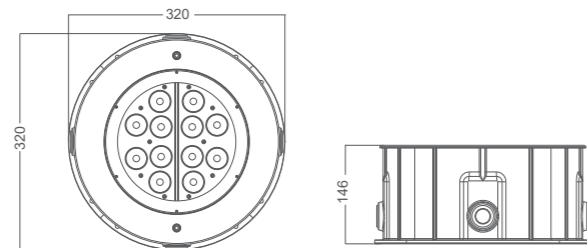

### DIMENSIONS

### TECHNICAL DATA

PRODUCT	Max.Power	Lumen	Peak Intensity	LED Qty	Optics
<b>TERRA i12 white</b>					
AP786SCT	28W	1553lm	11903cd (16°)	12pcs cool white	16°
AP786SWT	28W	1300lm	8231cd (16°)	12pcs warm white	16°