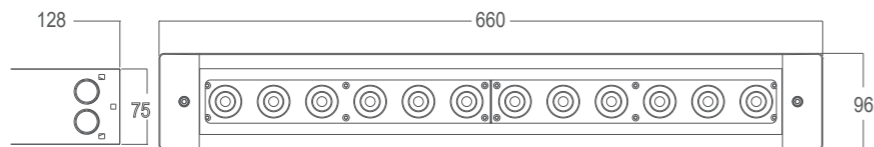

IN-GROUND LIGHT

AURORA 12Q AP761XCET

Designed for in-ground or in-wall installations, the AURORA i12 uses tri-color LEDs or with customized optics in order to create the optimum in optical performance, delivering both excellent color mixing and high output. All-weather IP67 housing allows the AURORA i12 to be installed in a wide range of outdoor/indoor surface washing application.

Light source:

DIMENSIONS

TECHNICAL DATA

PRODUCT	Max.Power	Lumen	Peak Intensity	LED Qty	Optics	Controllable sections
AURORA 12Q						
AP761XCET	43W	1500lm	14000cd (16°)	12xMultichip RGBW	16°	2

SPECIFICATIONS