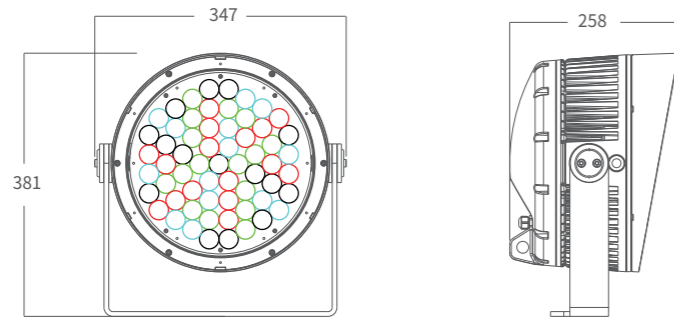

DYNAMIC COLOR

PIXI PLUS AM1451XLT/XWT/XAT

Dynamic color spot Light series uses a narrow angle lens to achieve a super narrow output beam angle effect and high luminous intensity. The color of the led chips can be arbitrarily matched to meet the needs of various application scenarios. At the same time, it adopts the CCS3.0 color consistency system and supports RDM function, with IP67 rated is suitable for permanent installation, used in hotel lighting, theme parks, bridge lighting and other lighting projects.

DIMENSIONS

TECHNICAL DATA

PRODUCT	Max.Power	Lumen	Peak Intensity	LED Qty	Optics
PIXI PLUS					
AM1451XWT(XLT/XAT)	200W	7187lm	253250cd(6°)	61pcs, R*16, G*16, B*14, W/A/L*15	6°, 12°, 15°, 20°, 30°, 36°

SPECIFICATIONS