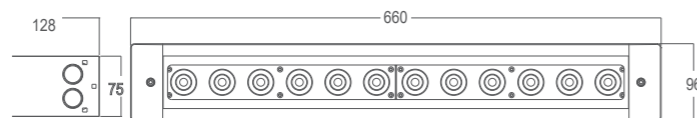

### DIMENSIONS

### TECHNICAL DATA

PRODUCT	Max.Power	Lumen	Peak Intensity	LED Qty	Optics
<b>AURORA i12 white</b>					
AP761SCT	30W	1600lm	8966cd (16°)	12pcs cool white	16°
AP761SWT	30W	1512lm	6276cd (16°)	12pcs warm white	16°