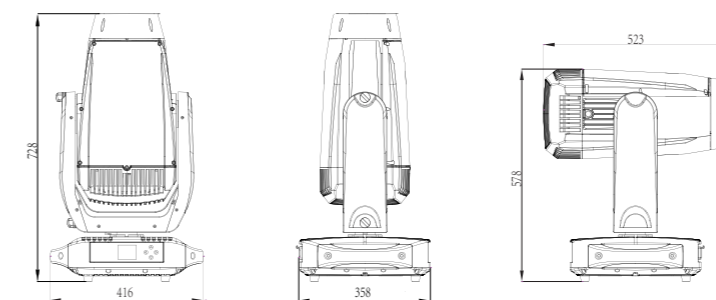

PRODUCT PARAMETERS

Optical system

Light source 600W
Angle 7°-50°

Appearance

Size 416x358x729mm
Weight 36kg
Casing Flame-retardant plastic (VO), Die-cast aluminum
Color Black

Electrical Specs

Voltage AC100-240V
Max. Power 750W
Power Connection Power in/out
Signal socket 3pin or 5 pin in and out, RJ45 in and out

Colors

CMY+CTO

Animation Wheel

DIMENSIONS

ACCESSORIES Accessories not included unless otherwise stated

Wireless receiver Kit (X10156)