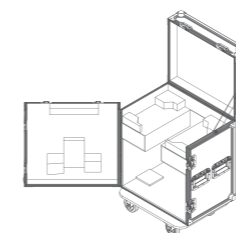

PRODUCT PARAMETERS

Optical system

Light source 600W
Angle 7°-50°

Appearance

Size 416x358x729mm
Weight 36kg
Casing Flame-retardant plastic (VO), Die-cast aluminum
Color Black

Electrical Specs

Voltage AC100-240V
Max. Power 750W
Power Connection Power in/out
Signal socket 3pin or 5 pin in and out, RJ45 in and out

Colors

CMY+CTO

Animation Wheel

DIMENSIONS

ACCESSORIES Accessories not included unless otherwise stated

Wireless receiver Kit (X10156)