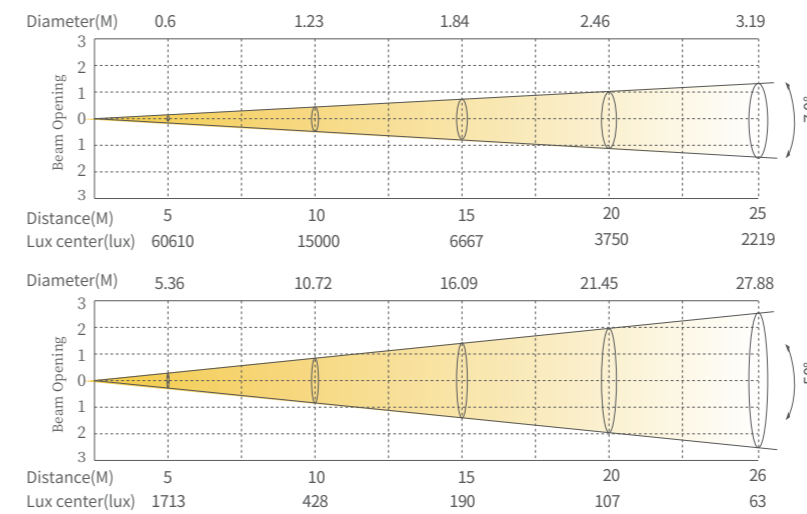

ILLUMINANCE AT DISTANCE

FIXED GOBO

Rotation Gobo

Framing system

Colors

CMY+CTO

Animation Wheel

DIMENSIONS