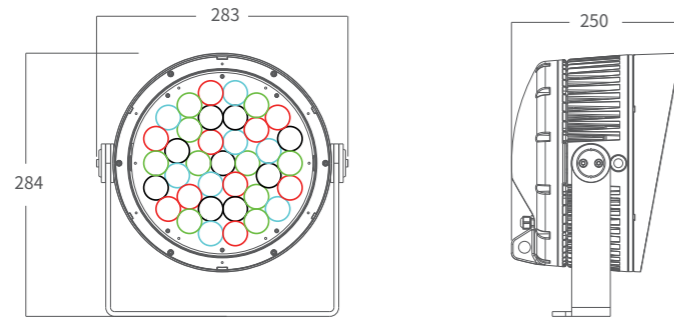

DYNAMIC COLOR

PIXI PRO

AM1441XLT/XWT/XAT

Dynamic color spot Light series uses a narrow angle lens to achieve a super narrow output beam angle effect and high luminous intensity. The color of the led chips can be arbitrarily matched to meet the needs of various application scenarios. At the same time, it adopts the CCS3.0 color consistency system and supports RDM function, with IP67 rated is suitable for permanent installation, used in hotel lighting, theme parks, bridge lighting and other lighting projects.

DIMENSIONS

TECHNICAL DATA

PRODUCT	Max.Power	Lumen	Peak Intensity	LED Qty	Optics
PIXI PRO					
AM1441XCT(XLT/XAT)	120W	5462lm	178271cd(6°)	37pcs, R*10, G*10, B*8, W/A/L*9	6°, 12°, 15°, 20°, 30°, 36°

SPECIFICATIONS