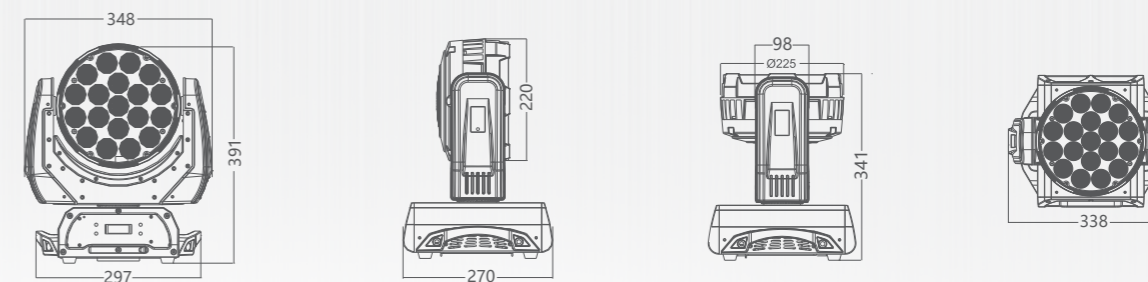

Product parameters

Optical system

Light source 19x20W (RGBW)
Angle 8°-40°

Appearance

Size 348x270x341mm
Weight 10kg
Casing Flame-retardant plastic (V0)
Color Black

Electrical Specs

Voltage 100-240VAC, 50/60Hz
Max. Power 350W
Power Connection power in and out
Signal socket 3pin and 5pin in and out

Certification

CE, MET

Work Environment

Ambient Temp 0-45°C
IP Rated IP20

ILLUMINANCE AT DISTANCE

DIMENSIONS

ACCESSORIES

(Accessories not included unless otherwise stated)