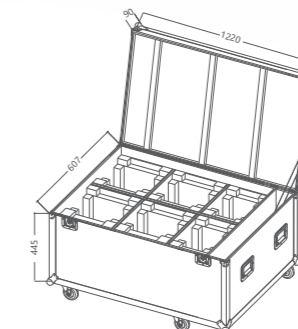

Flight Case
(1320400176)