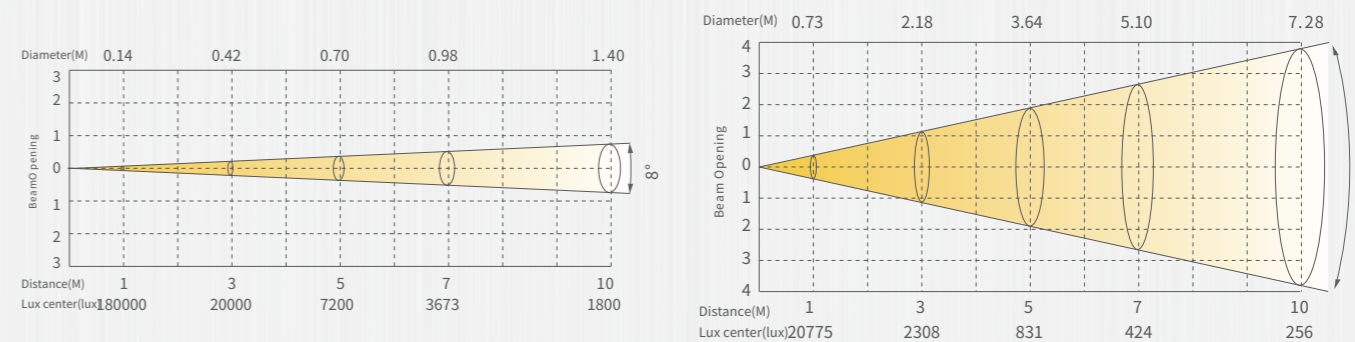

ILLUMINANCE AT DISTANCE