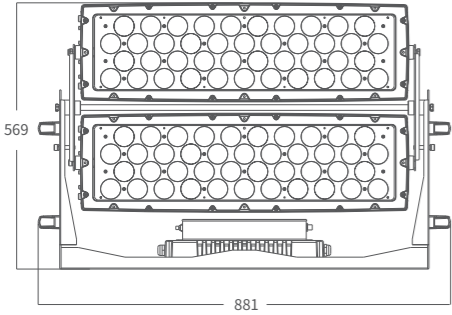

TECHNICAL DATA

PRODUCT	Max.Power	Lumen	Peak Intensity	LED Qty	Optics
TARPON i276					
AM1391XWT(XLT/XAT)	900W	31191lm	110000cd (6°)	276pcs, R*72, G*68, B*64, W/A/L*72	6°, 12°, 15°, 20°, 30°, 36°

SPECIFICATIONS

- DMX512
- RDM
- The signal line
- Dimmer
0-100% 16Bit
- KG**
45.3kg
- Power Factor
≥0.9
- 3m power cord
- IP67
- Die-cast aluminum
- White (gray, black)
- operating
-40°C~45°C
- startup
-20°C~45°C
- AC100-277V
- Surge protection
grade 4kV
-

PHOTOMETRIC DATA

AM1391XWT

DIMENSIONS

ACCESSORIES

Barn doors (X40459)