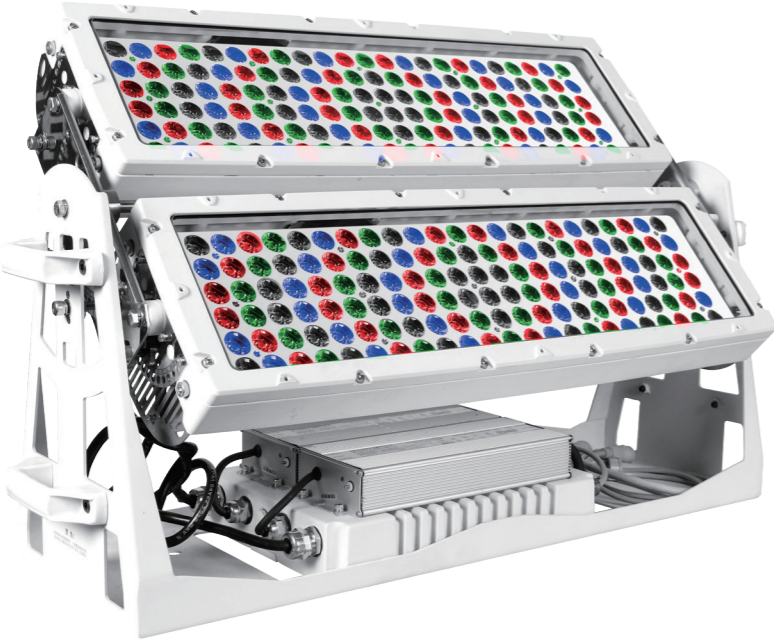

DYNAMIC COLOR

TARPON i276 AM1391XLT/XWT/XAT

Dynamic flood light series uses a narrow angle lens to achieve a super narrow output beam angle effect and high luminous intensity. The color of the led chips can be arbitrarily matched to meet the needs of various application scenarios. At the same time, it adopts the CCS3.0 color consistency system and supports RDM function, with IP67 rated is suitable for permanent installation, used in hotel lighting, theme parks, bridge lighting and other lighting projects.

TECHNICAL DATA

PRODUCT	Max.Power	Lumen	Peak Intensity	LED Qty	Optics
TARPON i276					
AM1391XWT(XLT/XAT)	900W	31191lm	110000cd (6°)	276pcs, R*72, G*68, B*64, W/A/L*72	6°, 12°, 15°, 20°, 30°, 36°

SPECIFICATIONS

- DMX512
- RDM
- The signal line
- Dimmer
0-100% 16Bit
- KG**
45.3kg
- Power Factor
≥0.9
- 3m power cord
- IP67
- Die-cast aluminum
- White (gray, black)
- operating
-40°C~45°C
- startup
-20°C~45°C
- AC100-277V
- Surge protection
grade 4kV
-