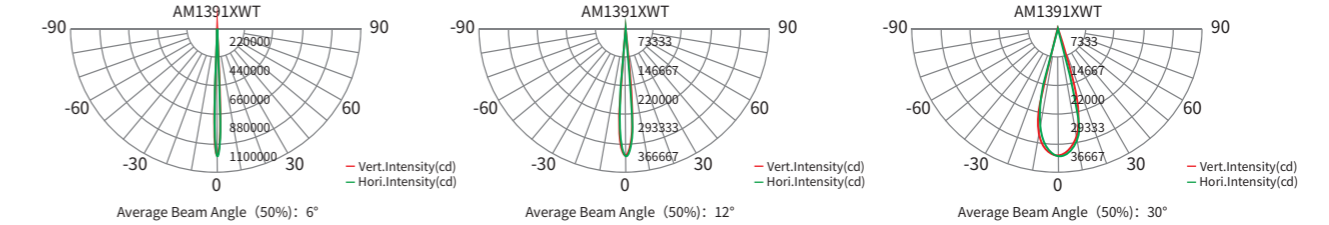

PHOTOMETRIC DATA

AM1391XWT