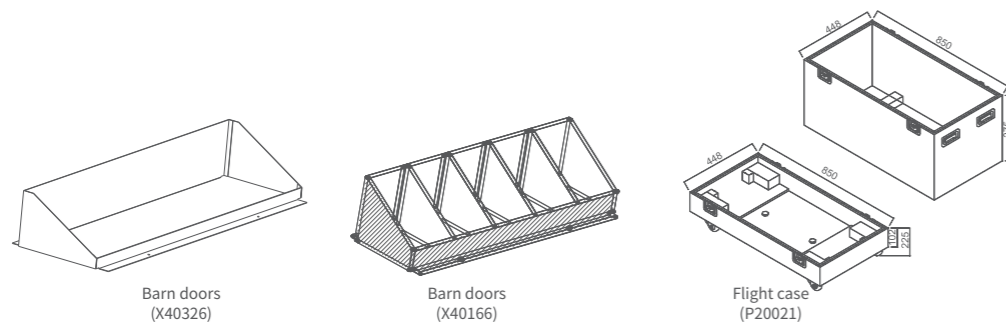

DYNAMIC COLOR

TARPON i180

AM722XAT/XWT

TARPON i180 series are the first Arctic LED flood lights designed to replace the high-power metal halide lamp. Through excellent application for many years, the fixture has become the well-known products in the industry. Continuous improvement and upgrade makes the product low power consumption, high lighting effect, and high brightness. Optional for warm white & cool white LED chips, a variety of optics beam angles, and equipped with industry-standard wireless receiver card, TARPON series offer a variety of lighting solutions for all kinds of large outdoor lighting projects.

CLASSIC

DIMENSIONS

ACCESSORIES

TECHNICAL DATA

PRODUCT	Max.Power	Lumen	Peak Intensity	LED Qty	Optics	Controllable sections
TARPON i180						
AM722XAT	520W	16139lm	452000cd (4°)	180pcs(RGB)	6° (12° 25° 45°, 40x12°)	2
AM722XWT	520W	19300lm	519915cd (4°)	180pcs(RGBW)	6° (12° 25° 45°, 40x12°)	2