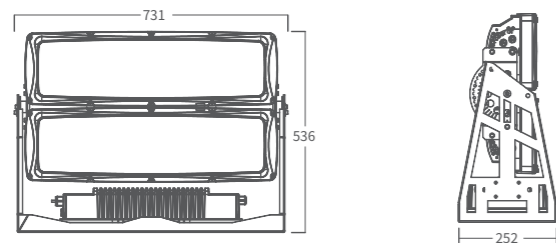

DYNAMIC COLOR

TARPON i180

AM722XAT/XWT

TARPON i180 series are the first Arctic LED flood lights designed to replace the high-power metal halide lamp. Through excellent application for many years, the fixture has become the well-known products in the industry. Continuous improvement and upgrade makes the product low power consumption, high lighting effect, and high brightness. Optional for warm white & cool white LED chips, a variety of optics beam angles, and equipped with industry-standard wireless receiver card, TARPON series offer a variety of lighting solutions for all kinds of large outdoor lighting projects.

CLASSIC

DIMENSIONS

ACCESSORIES

TECHNICAL DATA

PRODUCT	Max.Power	Lumen	Peak Intensity	LED Qty	Optics	Controllable sections
TARPON i180						
AM722XAT	520W	16139lm	452000cd (4°)	180pcs(RGB)	6° (12° 25° 45°, 40x12°)	2
AM722XWT	520W	19300lm	519915cd (4°)	180pcs(RGBW)	6° (12° 25° 45°, 40x12°)	2