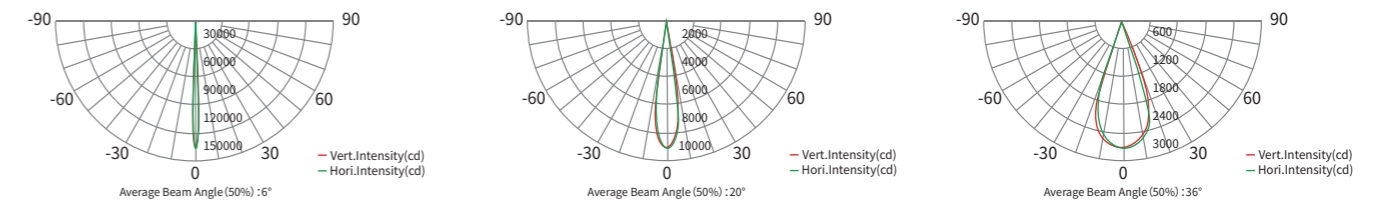

PHOTOMETRIC DATA

PIXI MID