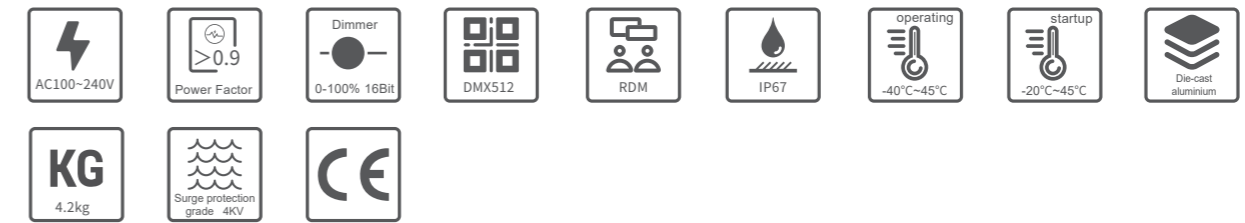

SPOT LIGHT

PIXI MID AM1431XLET-1005

PIXI MID adopts newly developed RGBL four-in-one light source, with intelligent temperature control system, high color saturation, richer color mixing and more delicate. The original intelligent dimming technology can realize colorful lighting performance. With advanced RDM function, the new spot can provide the real-time feedback for malfunction and working status, reducing the cost for troubleshooting and maintenance. With color consistency system 3.0, the product can have 24 preset colors to make the color effect quickly and precise, also has CCT function from 1800k to 10000k, to achieve different color temperature effect for clients. Anyway with this new system, we can keep the different batch production with the same colors.

DIMENSIONS

TECHNICAL DATA

PRODUCT	Max.Power	Lumen	Peak Intensity	LED Qty	Optics
PIXI MID					
AM1431XLET-1005	100W	2979lm	143996 cd (6°)	5PCS 4 in 1 RGBL(RGBA/RGBW)	6°, 10°, 15°, 25°, 30°, 36°

SPECIFICATIONS