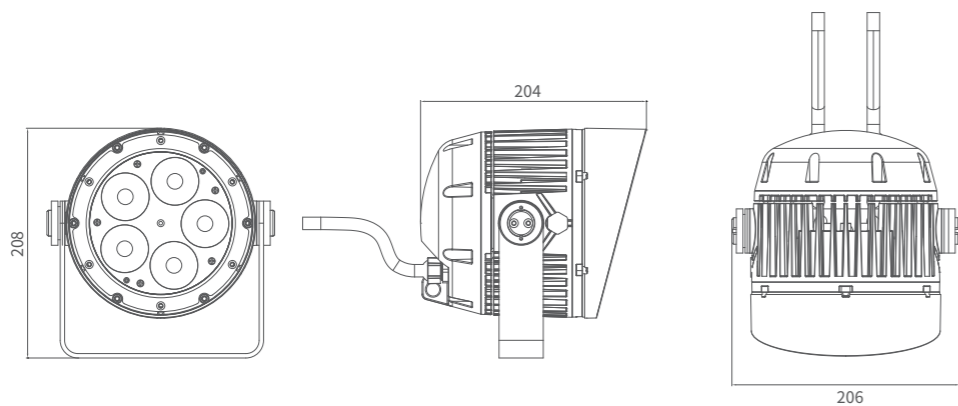

SPOT LIGHT

PIXI MID AM1431XLET-1005

PIXI MID adopts newly developed RGBL four-in-one light source, with intelligent temperature control system, high color saturation, richer color mixing and more delicate. The original intelligent dimming technology can realize colorful lighting performance. With advanced RDM function, the new spot can provide the real-time feedback for malfunction and working status, reducing the cost for troubleshooting and maintenance. With color consistency system 3.0, the product can have 24 preset colors to make the color effect quickly and precise, also has CCT function from 1800k to 10000k, to achieve different color temperature effect for clients. Anyway with this new system, we can keep the different batch production with the same colors.

DIMENSIONS

TECHNICAL DATA

PRODUCT	Max.Power	Lumen	Peak Intensity	LED Qty	Optics
PIXI MID					
AM1431XLET-1005	100W	2979lm	143996 cd (6°)	5PCS 4 in 1 RGBL(RGBA/RGBW)	6°, 10°, 15°, 25°, 30°, 36°

SPECIFICATIONS