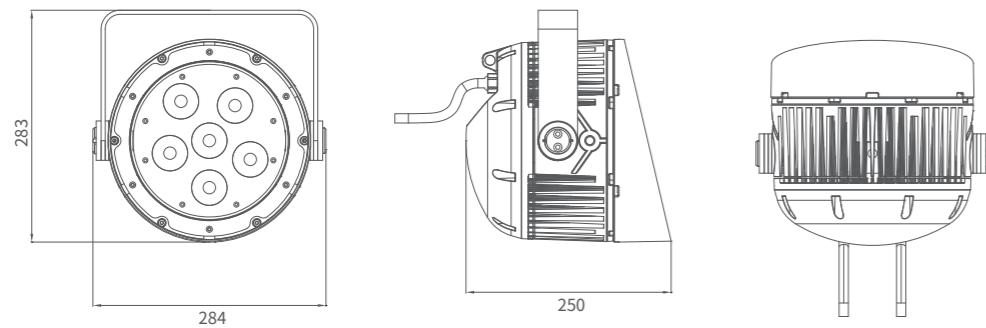

SPOT LIGHT

PIXI MID AM1441XLET-1206

PIXI PRO adopts the new RGBL four-in-one light source, with intelligent temperature control system, high color saturation, excellent color mixing effect, creative DMX dimming technology, which help architectures to present more artistic effect. With advanced RDM functions, the new spot can provide the real-time feedback for malfunction and working status, reducing the cost for troubleshooting and maintenance.

DIMENSIONS

TECHNICAL DATA

PRODUCT	Max.Power	Lumen	Peak Intensity	LED Qty	Optics
PIXI MID					
AM1441XLET-1608	120W	3349lm	134412 cd	6PCS 4in1 (RGBL)	6°, 10°, 15°, 20°, 30°, 36°

SPECIFICATIONS

PHOTOMETRIC DATA