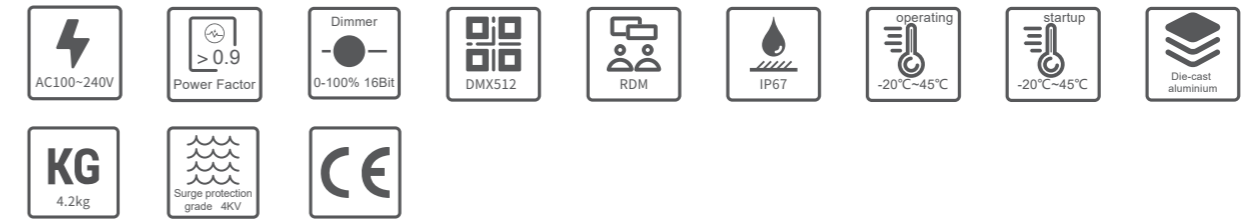

SPOT LIGHT

PIXI MID AM1441XLET-1206

PIXI PRO adopts the new RGBL four-in-one light source, with intelligent temperature control system, high color saturation, excellent color mixing effect, creative DMX dimming technology, which help architectures to present more artistic effect. With advanced RDM functions, the new spot can provide the real-time feedback for malfunction and working status, reducing the cost for troubleshooting and maintenance.

DIMENSIONS

TECHNICAL DATA

PRODUCT	Max.Power	Lumen	Peak Intensity	LED Qty	Optics
PIXI MID					
AM1441XLET-1608	120W	3349lm	134412 cd	6PCS 4in1 (RGBL)	6°, 10°, 15°, 20°, 30°, 36°

SPECIFICATIONS

PHOTOMETRIC DATA