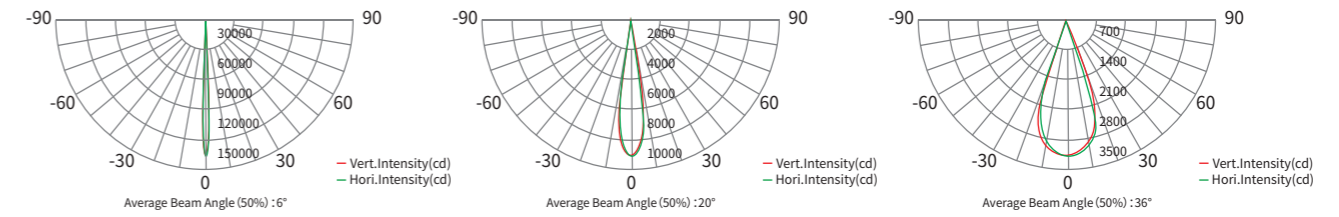

PHOTOMETRIC DATA

PIXI MID