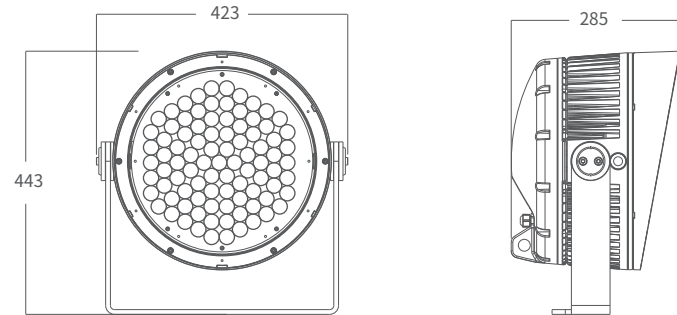

## AM1461SCT/SWT/CAT

Dynamic white spot Light series uses a narrow angle lens to achieve a super narrow output beam angle effect and high luminous intensity. The colortemperature of the led chips can be arbitrarily matched to meet the needs of various application scenarios. At the same time, with IP67 rated is suitable for permanent installation, used in hotel lighting, theme parks, bridge lighting and other lighting projects.

**DIMENSIONS**

**TECHNICAL DATA**

PRODUCT	Max.Power	Lumen	Peak Intensity	LED Qty	Optics
<b>PIXI MAX</b>					
AM1461SWT(SCT/CAT)	300W	14159lm	604880cd(6°)	91pcs, W/C/N/A*91	6°、12°、15°、20°、30°、36°

**SPECIFICATIONS**

- 
- 
- 
- 
- 
- 
- 
- 
- 

**KG** 17.5kg **CE**

**PHOTOMETRIC DATA**

**PIXI MAX**