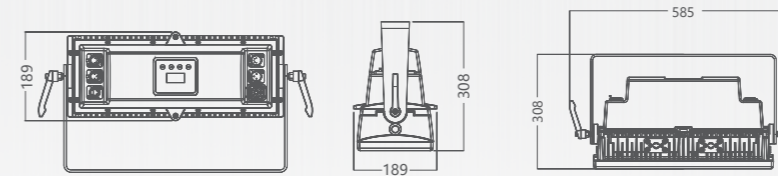

DIMENSIONS

ACCESSORIES

(Accessories not included unless otherwise stated)