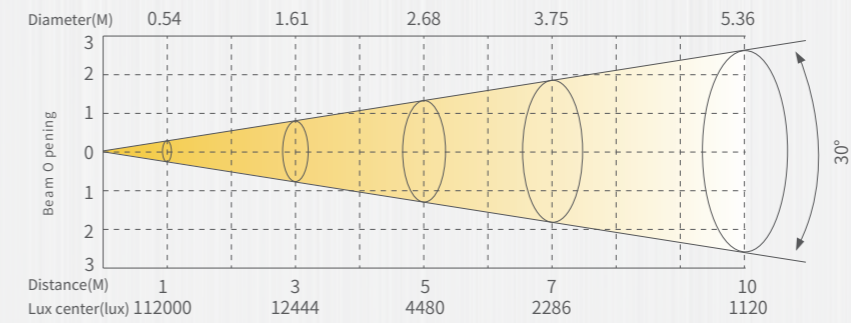

#### Optical system

Light source 144x10W (RGBW)  
Angle 30°

### DIMENSIONS