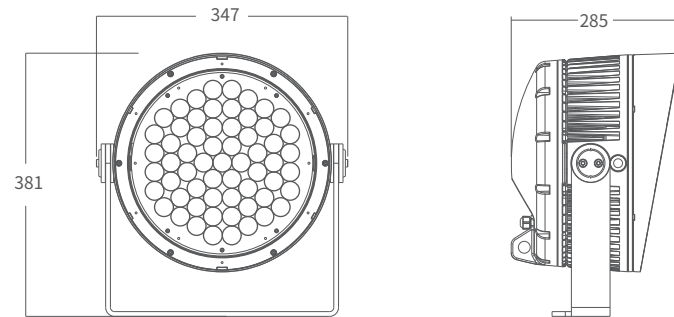

DYNAMIC WHITE

PIXI PLUS

AM1451SCT/SWT/CAT

Dynamic white flood Light series uses a narrow angle lens to achieve a super narrow output beam angle effect and high luminous intensity. The color temperature of the led chips can be arbitrarily matched to meet the needs of various application scenarios. At the same time, with IP67 rated is suitable for permanent installation, used in hotel lighting, theme parks, bridge lighting and other lighting projects.

DIMENSIONS

TECHNICAL DATA

PRODUCT	Max.Power	Lumen	Peak Intensity	LED Qty	Optics
PIXI PLUS					
AM1451SWT(SCT/CAT)	200W	8540lm	320250cd(6°)	61pcs, W/C/N/A*61	6°, 12°, 15°, 20°, 30°, 36°

SPECIFICATIONS

PHOTOMETRIC DATA