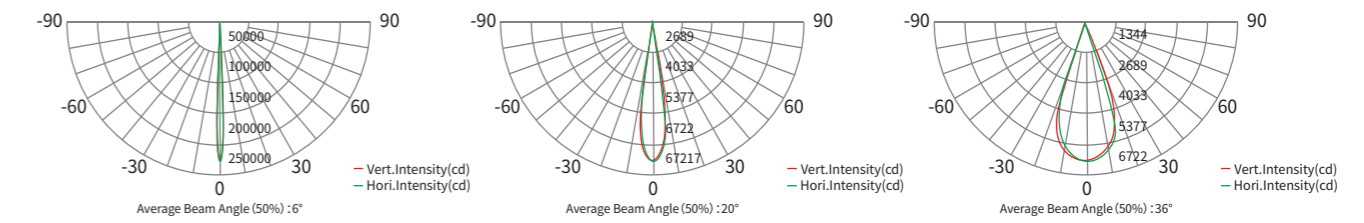

PHOTOMETRIC DATA

PIXI PRO