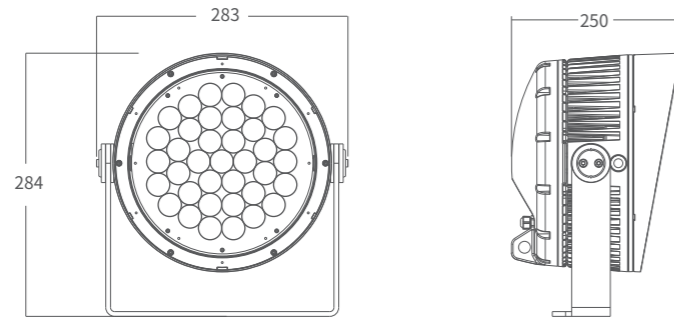

DYNAMIC WHITE

PIXI PRO AM1441SCT/SWT/CAT

Dynamic white flood Light series uses a narrow angle lens to achieve a super narrow output beam angle effect and high luminous intensity. The colortemperature of the led chips can be arbitrarily matched to meet the needs of various application scenarios. At the same time, with IP67 rated is suitable for permanent installation, used in hotel lighting, theme parks, bridge lighting and other lighting projects.

DIMENSIONS

TECHNICAL DATA

PRODUCT	Max.Power	Lumen	Peak Intensity	LED Qty	Optics
PIXI PRO					
AM1441SWT(SCT/CAT)	120W	6953lm	220490cd(6°)	37pcs, W/C/N/A*37	6°, 12°, 15°, 20°, 30°, 36°

SPECIFICATIONS

PHOTOMETRIC DATA