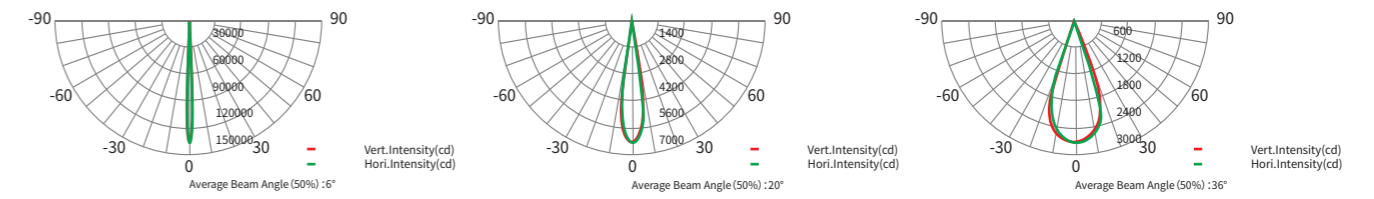

PHOTOMETRIC DATA

PIXI MID