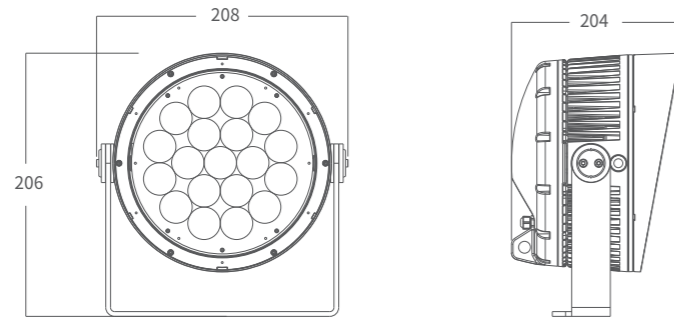

## AM1431SCT/SWT/CAT

Dynamic white spot Light series uses a narrow angle lens to achieve a supper narrow output beam angle effect and high luminous intensity. The colortemperature of the led chips can be arbitrarily matched to meet the needs of various application scenarios. At the same time, with IP67 rated is suitable for permanent instllation, used in hotel lighting, theme parks, bridge lighting and other lighting projects.

### DIMENSIONS