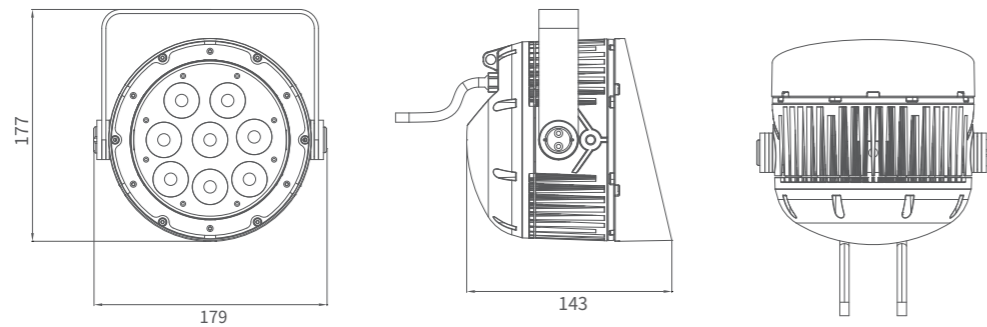

DYNAMIC WHITE

PIXI MINI

AM1421SCT/SWT/CAT

Dynamic white spot Light series uses a narrow angle lens to achieve a super narrow output beam angle effect and high luminous intensity. The colortemperature of the led chips can be arbitrarily matched to meet the needs of various application scenarios. At the same time, with IP67 rated is suitable for permanent installation, used in hotel lighting, theme parks, bridge lighting and other lighting projects.

DIMENSIONS

TECHNICAL DATA

PRODUCT	Max.Power	Lumen	Peak Intensity	LED Qty	Optics
PIXI MINI I					
AM1421SWT(SCT/CAT)	25W	1013lm	41046cd(6°)	7pcs, W/C/N/A*7	6°, 12°, 15°, 20°, 30°, 36°

SPECIFICATIONS

PHOTOMETRIC DATA