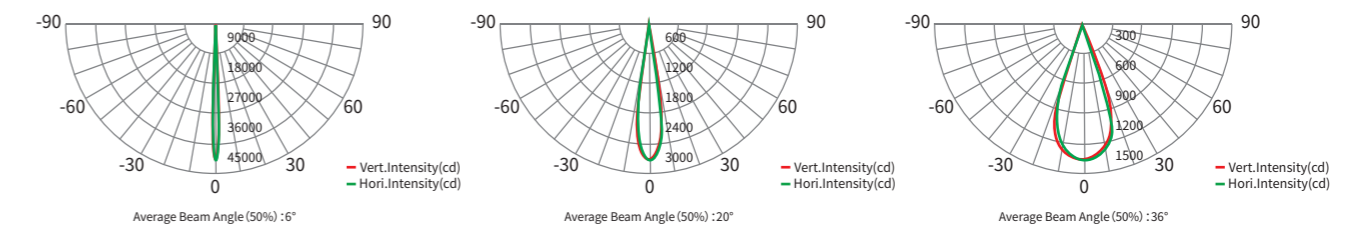

PHOTOMETRIC DATA

PIXI MINI

OPTIONAL ACCESSORIES

Glare shield(grey)
(2440010312)

Glare shield(white)
(2440010323)