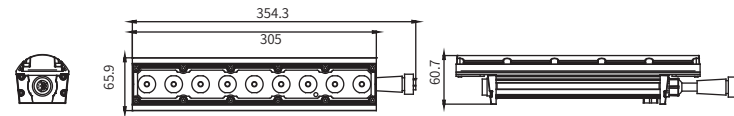

## PRODUCT INTRODUCTION

Graze series is a linear flood light, designed to illuminate walls or any type of linear structure, integrated universal power supply and connect via the power and data box, thanks to the seamless connection and can have a good uniform color effect.  
Applied to indoor and outdoor installation, such as shopping mall, hotel, church, bridge, etc.

## DIMENSIONAL DRAWING

Dimensions (L\*W\*H) 354.3x65.9x60.7mm

## TECHNICAL PARAMETER

PRODUCTNAME	PRODUCT	MAX.POWER	LUMEN	PEAK INTENSITY	LED QTY	OPTICS
GRAZE 9Q	AM711 XCET	20W	863lm	6100cd (15°)	Multiple color (RGLB, RGBW)	LENS OPTICS : 15° AFTER DIFFUSER : 25°, 30°, 60°, 10°*60°, 15°*30°, 15°*40°, 30°*15°, 30°*60°, 40°*15°, 60°*10°, 60°*30°
GRAZE 9Q	AM711 XLET	20W	733lm	5350cd (15°)	Multiple color (RGLB, RGBW)	
GRAZE i101	AM711 SCT	20W	1050lm	7300cd (15°)	Dynamic White (AC, CW, C, W, N)	
GRAZE i101	AM711 SWT	20W	930lm	6700cd (15°)	Dynamic White (AC, CW, C, W, N)	