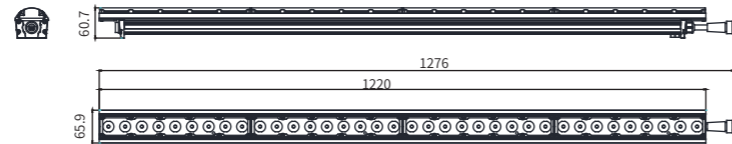

PRODUCT INTRODUCTION

Graze series is a linear flood light, designed to illuminate walls or any type of linear structure, integrated universal power supply and connect via the power and data box, thanks to the seamless connection and can have a good uniform color effect.
Applied to indoor and outdoor installation, such as shopping mall, hotel, church, bridge, etc.

DIMENSIONAL DRAWING

Dimensions (L*W*H) 1276x65.9x60.7mm

TECHNICAL PARAMETER

PRODUCTNAME	PRODUCT	MAX.POWER	LUMEN	PEAK INTENSITY	LED QTY	OPTICS
GRAZE 36Q	AM714XCET	80W	2900lm	26800cd (15°)	Multiple color (RGL, RGBW)	LENS OPTICS : 15° AFTER DIFFUSER : 25°, 30°, 60°, 10°60°, 15°30°, 15°40°, 30°15°, 30°60°, 40°15°, 60°10°, 60°30°
GRAZE 36Q	AM714XLET	80W	2800lm	23525cd (15°)	Multiple color (RGL, RGBW)	
GRAZE i104	AM714SCT	80W	4200lm	32150cd (15°)	Dynamic White (AC, CW, C, W, N)	
GRAZE i104	AM714SWT	80W	3720lm	29475cd (15°)	Dynamic White (AC, CW, C, W, N)	