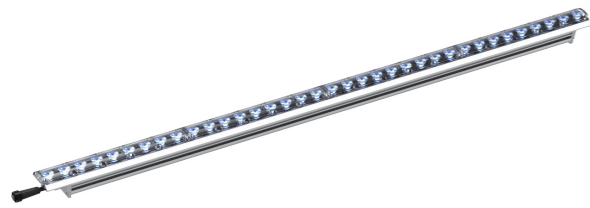

PRODUCT INTRODUCTION

Graze series is a linear flood light, designed to illuminate walls or any type of linear structure, integrated universal power supply and connect via the power and data box, thanks to the seamless connection and can have a good uniform color effect.
Applied to indoor and outdoor installation, such as shopping mall, hotel, church, bridge, etc.

DIMENSIONAL DRAWING

Dimensions (L*W*H) 1276x65.9x60.7mm

TECHNICAL PARAMETER

PRODUCTNAME	PRODUCT	MAX.POWER	LUMEN	PEAK INTENSITY	LED QTY	OPTICS
GRAZE 36Q	AM714XCET	80W	2900lm	26800cd (15°)	Multiple color (RGL, RGBW)	LENS OPTICS : 15° AFTER DIFFUSER : 25°, 30°, 60°, 10°60°, 15°30°, 15°40°, 30°15°, 30°60°, 40°15°, 60°10°, 60°30°
GRAZE 36Q	AM714XLET	80W	2800lm	23525cd (15°)	Multiple color (RGL, RGBW)	
GRAZE i104	AM714SCT	80W	4200lm	32150cd (15°)	Dynamic White (AC, CW, C, W, N)	
GRAZE i104	AM714SWT	80W	3720lm	29475cd (15°)	Dynamic White (AC, CW, C, W, N)	

CHANNEL MODE

Multiple Color and DMX channel mode: SOLID, ARC2, ARC2+D, ARC FULL, SPECIAL2.

Dynamic White and DMX channel mode: SOLID, ON/OFF.

Optional dual color temperature DMX channel mode: VW, VW+D.

COLOR CONSISTENCY SYSTEM