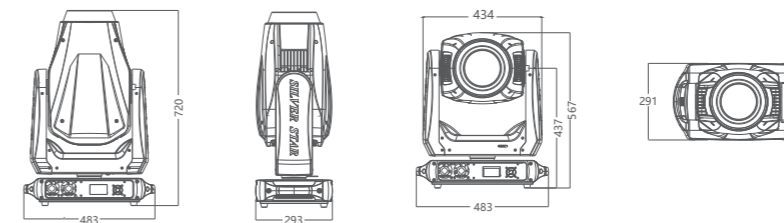

PRODUCT PARAMETERS

Optical system

Light source 600W module
 Angle 7°-50°
 CRI Ra>70, (Ra>90 optional)

Appearance

Size 483x293x720mm
 Weight 34kg
 Casing Flame-retardant plastic (V0)
 Color Black

Electrical Specs

Colors

CMY+CTO

Framing System

DIMENSIONS

ACCESSORIES (Accessories not included unless otherwise stated)

Flight Case
 (1320400195)
 Wireless receiver Kit
 (2440010465)