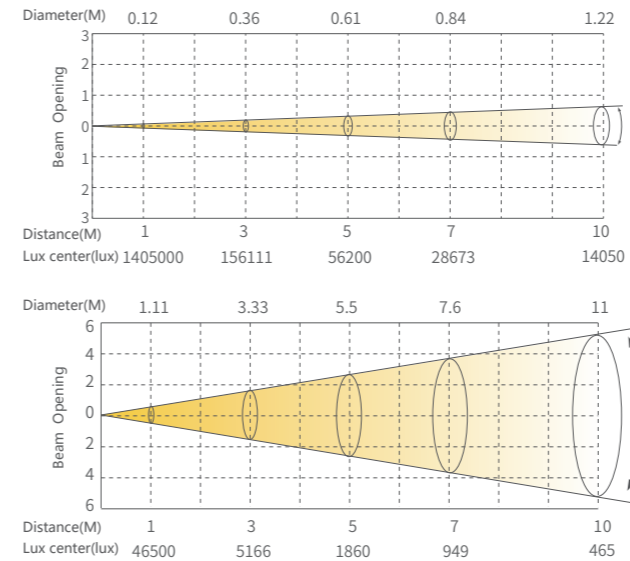

ILLUMINANCE AT DISTANCE