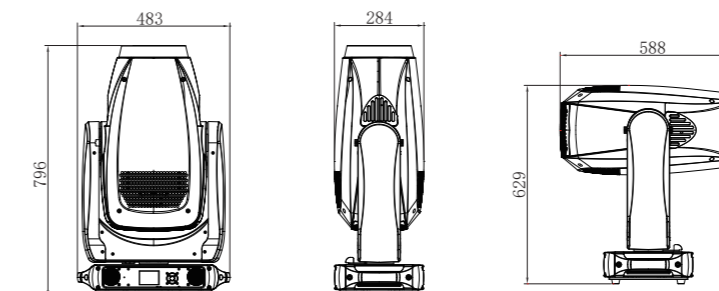

Certification

CE, MET

Appearance

Size	483x284x796mm
Weight	45.5kg
Casing	Flame-retardant plastic (V0)
Color	Black

Electrical Specs

Voltage	100-240VAC,50/60Hz
Max. Power	1600W
Power Connection	power in
Signal socket	3pin + 5pin in / out, RJ45 in / out

Framing System

Colors

CMY+CTO

Animation Wheel

DIMENSIONS

ACCESSORIES (Accessories not included unless otherwise stated)

Flight Case
(1320400242)
Wireless receiver Kit
(2440010465)