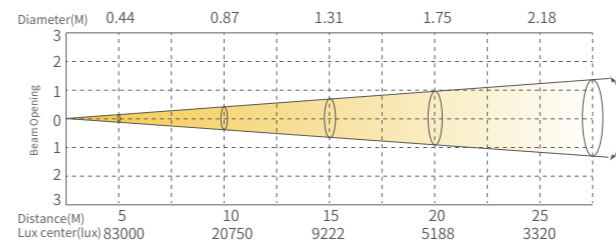

SS9193SC HC