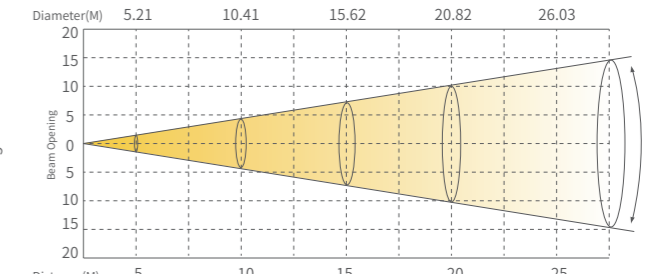

SS9193SC Pro