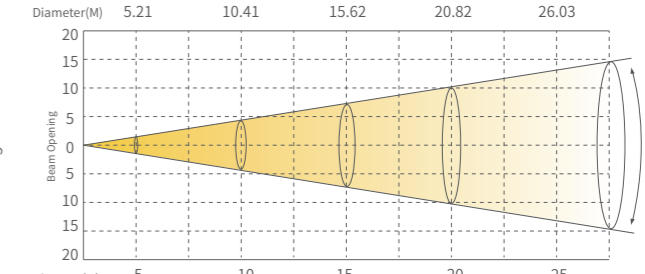

SS9193SC Pro