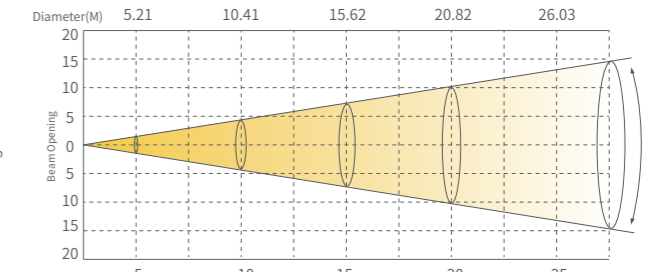

SS9193SC Pro