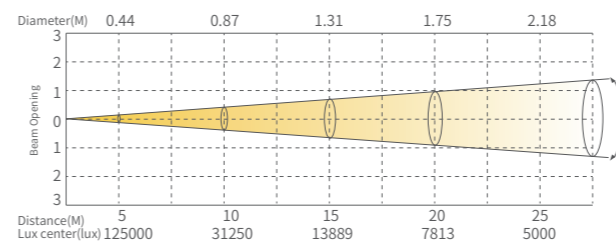

ILLUMINANCE AT DISTANCE

SS9193SC