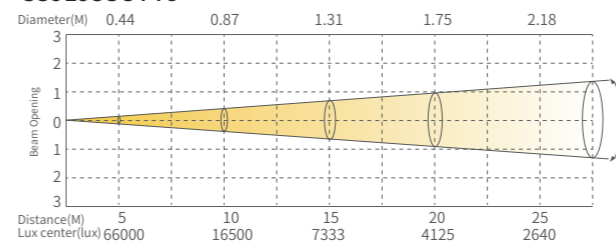

SS9193SC Pro