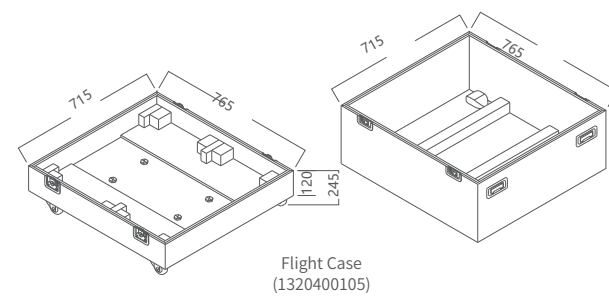

ACCESSORIES (Accessories not included unless otherwise stated)