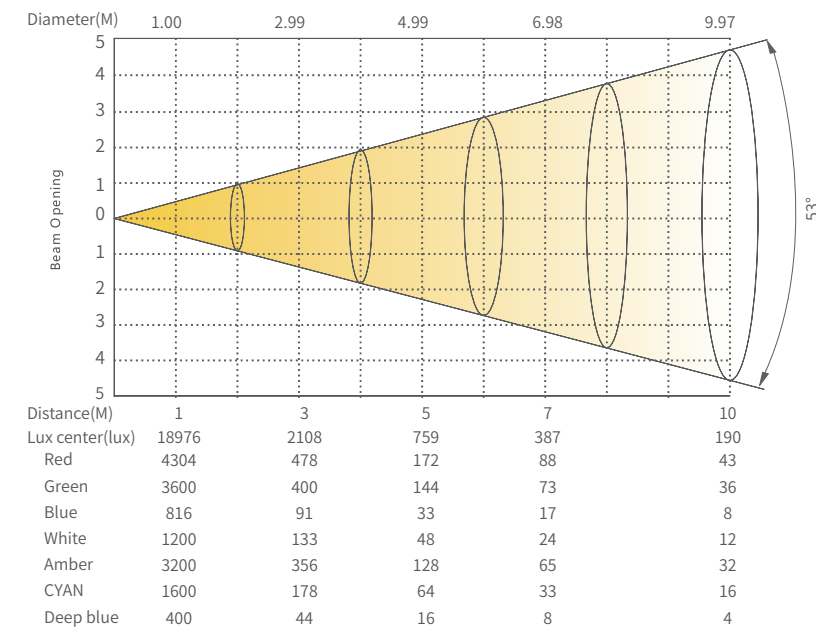

ILLUMINANCE AT DISTANCE