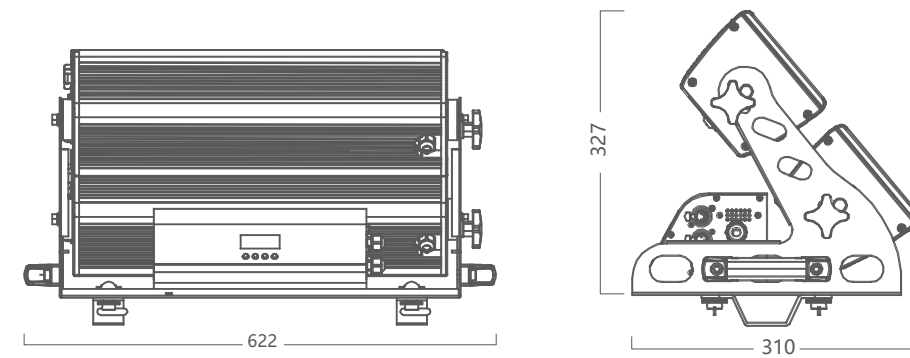

PRODUCT PARAMETERS

Optical system

Light source 48xRed, 32xGreen, 24xBlue, 16xDeep Blue, 16xCyan,40xLime, 24xAmber
 CCT 1800K-10000K
 CRI Ra≥90
 Angle 45°x65°

Appearance

Size 622x310x327mm
 Weight 15kg
 Casing Extruded aluminum
 Color Black

Electrical Specs

Voltage 100-240VAC,50/60Hz
 Rated Power 340W
 Power Connection Power in and out
 DMX XLR DMX in and out

Control System

Dimmer 0-100%16Bit
 Cooling Direct Convection
 Control DMX512, RDM

Display On board Control,0-25Hz Strobe, Custom Mode
 Con Personality HSIC(7CHS), SSP(10CHS), TOUR(14CHS), TR16(22CHS), PIXEL.1(9CHS), PIXEL.2(17CHS)

Certification

CE, MET

Work Environment

Ambient Temp 0-45°C
 IP Rated IP20

ILLUMINANCE AT DISTANCE

DIMENSIONS

ACCESSORIES (Accessories not included unless otherwise stated)

STAGER