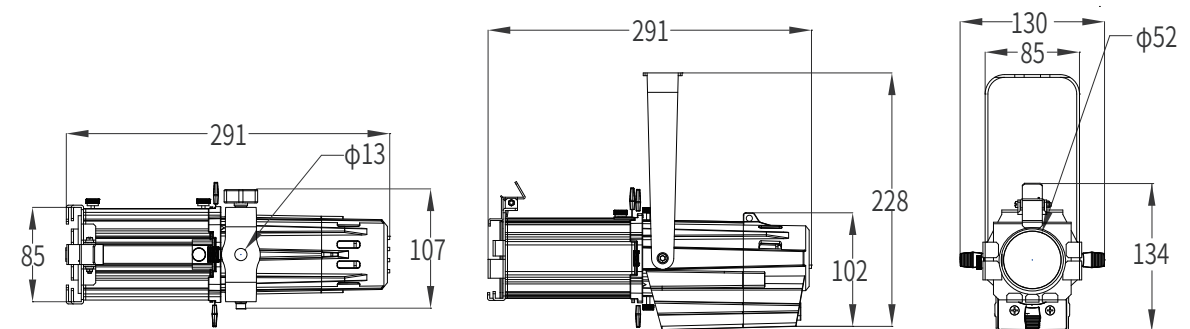

PRODUCT PARAMETERS

Optical system

Light source 40W RGBW
CCT 1800K-10000K
Angle 19°-36°

Appearance

Size 344x127x270mm
Weight 1.7kg
Casing Die-cast aluminum
Color Black

Electrical Specs

Voltage 100-240VAC,50/60Hz
Rated Power 40W
Power Connection Power in
DMX XLR DMX splitter, in/out

SS867XCE

DIMENSIONS

ACCESSORIES (Accessories not included unless otherwise stated)

Gelmedia frame (2440103923)

Gobo holder (2440501177)

Glare-shield (2440010261)

Zoom barrel (19°-36°) (68131000043)

STAGER