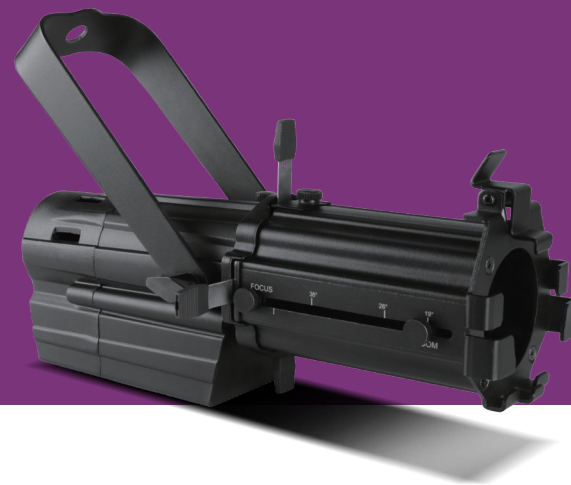

ECLIPSE MINI COLOR

SS867XCE

PRODUCT INTRODUCTION

ECLIPSE MINI COLOR, is a color mini profile with OSRAM RGBW 40W LED, support for DMX512 and RDM, applied with the patent-pending CCS intelligent color managing system, ensure the color consistency, accurate preset colors from chromaticity coordinate. CCT 1800-10000K, 24 present colors, flat dimming curve, it is idea tool for studio, museum, exhibition, art gallery.....small and medium installations.

PRODUCT PARAMETERS

Optical system

Light source 40W RGBW
CCT 1800K-10000K
Angle 19°-36°

Appearance

Size 344x127x270mm
Weight 1.7kg
Casing Die-cast aluminum
Color Black

Electrical Specs

Voltage 100-240VAC,50/60Hz
Rated Power 40W
Power Connection Power in
DMX XLR DMX splitter, in/out

SS867XCE

DIMENSIONS

ACCESSORIES (Accessories not included unless otherwise stated)

Gelmedia frame (2440103923)

Gobo holder (2440501177)

Glare-shield (2440010261)

Zoom barrel (19°-36°) (68131000043)

STAGER