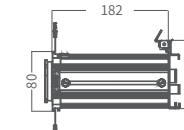

PRODUCT PARAMETERS

Optical system

Light source 40W RGBW
CCT 1800K-10000K
Angle 19°-36°

Appearance

Size 344x127x270mm
Weight 1.7kg
Casing Die-cast aluminum
Color Black

Electrical Specs

Voltage 100-240VAC,50/60Hz
Rated Power 40W
Power Connection Power in
DMX XLR DMX splitter, in/out

SS867XCE

DIMENSIONS

ACCESSORIES (Accessories not included unless otherwise stated)

Gelmedia frame (2440103923)

Gobo holder (2440501177)

Glare-shield (2440010261)

Zoom barrel (19°-36°) (68131000043)

STAGER