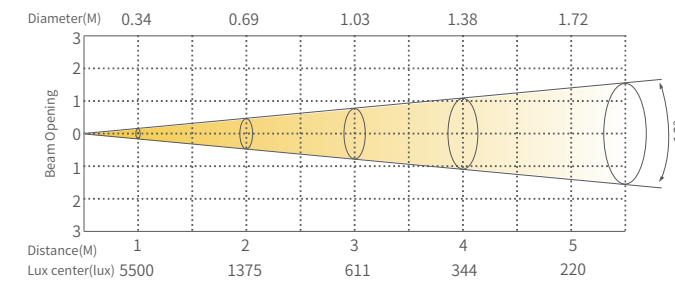

ILLUMINANCE AT DISTANCE

SS867XCE