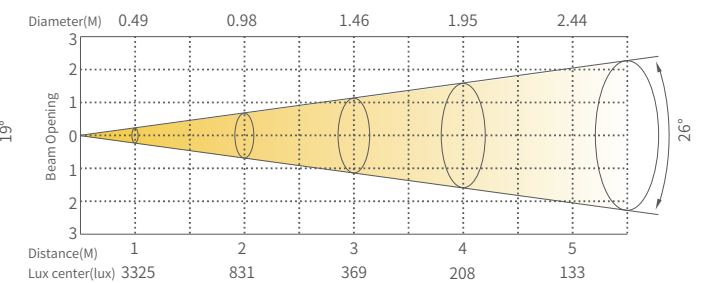

ILLUMINANCE AT DISTANCE

SS867XCE