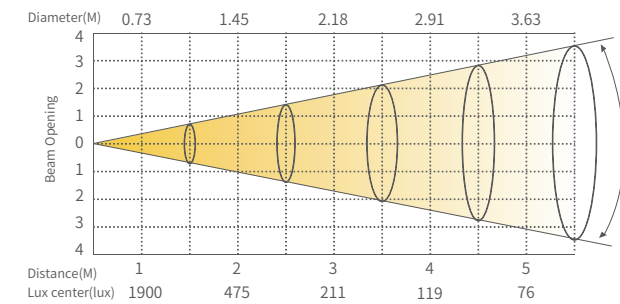

ILLUMINANCE AT DISTANCE

SS867XCE