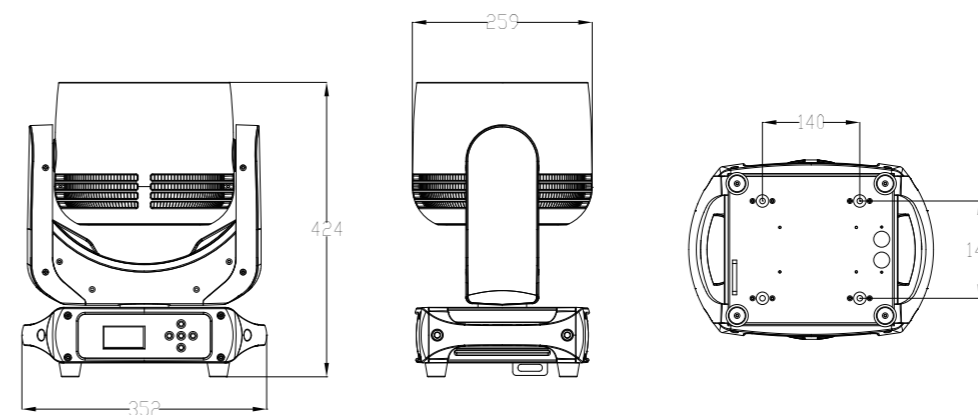

Product parameters

Optical system

Light source 19*40W RGBL
 Beam angle 3.5-38°
 Field angle 6-60°
 LED Ring RGB Ring

Appearance

Size 352X256X461mm
 Weight 14KG
 Casing Flame-retardant plastic (V0)
 Color Black

Electrical Specs

Voltage 100-240VAC
 Max. Power 720W
 Power Connection Power in
 Signal socket 3pin or 5pin in and out, USB-C

Control System

Pan/Tilt rotation 540°/220°(8-16bit)
 Dimmer 0-100%16Bit
 Cooling Forced Convection
 Control DMX512, RDM, W-DMX (optional), WIFI, Bluetooth

Ambient Temp 0-45°C
 IP Rated IP20

ILLUMINANCE AT DISTANCE

DIMENSIONS

ACCESSORIES (Accessories not included unless otherwise stated)

PLUTO