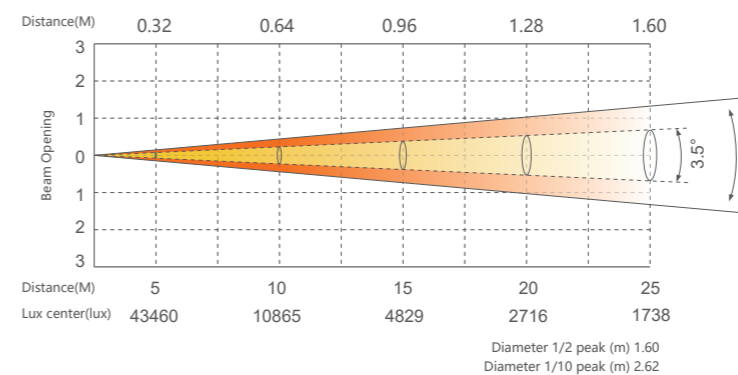

Product parameters

Optical system

Light source 19*40W RGBL
 Beam angle 3.5-38°
 Field angle 6-60°
 LED Ring RGB Ring

Appearance

Size 352X256X461mm
 Weight 14KG
 Casing Flame-retardant plastic (V0)
 Color Black

Ambient Temp 0-45°C
 IP Rated IP20

ILLUMINANCE AT DISTANCE

DIMENSIONS

ACCESSORIES (Accessories not included unless otherwise stated)

PLUTO