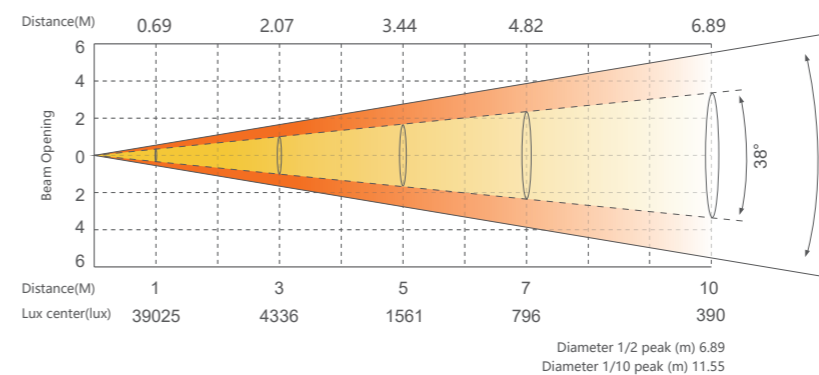

Product parameters

Optical system

Light source 19*40W RGBL
 Beam angle 3.5-38°
 Field angle 6-60°
 LED Ring RGB Ring

Appearance

Size 352X256X461mm
 Weight 14KG
 Casing Flame-retardant plastic (V0)
 Color Black

Ambient Temp 0-45°C
 IP Rated IP20

ILLUMINANCE AT DISTANCE

DIMENSIONS

ACCESSORIES (Accessories not included unless otherwise stated)

PLUTO