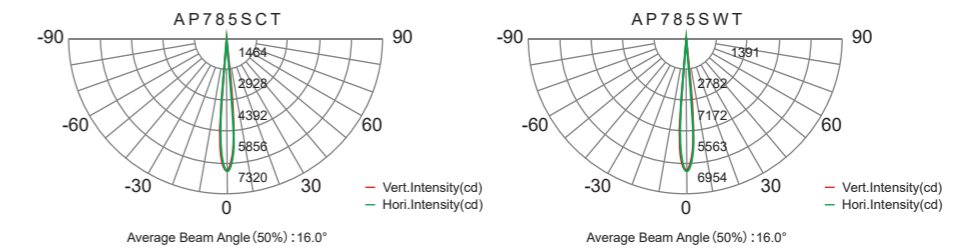

TECHNICAL DATA

PRODUCT	Max.Power	Lumen	Peak Intensity	LED Qty	Optics
TERRA i3 white					
AP785SCT	12W	774lm	7320cd (16°)	3pcs cool white	16°
AP785SWT	12W	735lm	6954cd (16°)	3pcs warm white	16°

SPECIFICATIONS

PHOTOMETRIC DATA

AP785SCT/SWT

DIMENSIONS