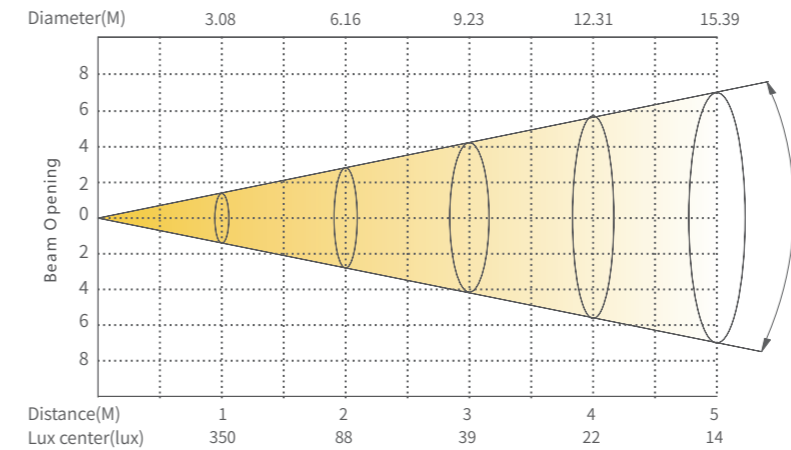

ILLUMINANCE AT DISTANCE