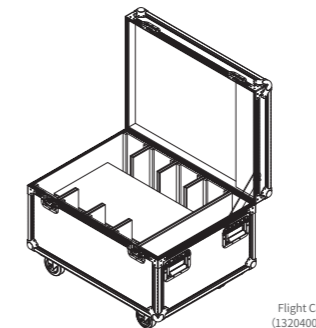

ACCESSORIES (Accessories not included unless otherwise stated)

Flight Case
(1320400258)