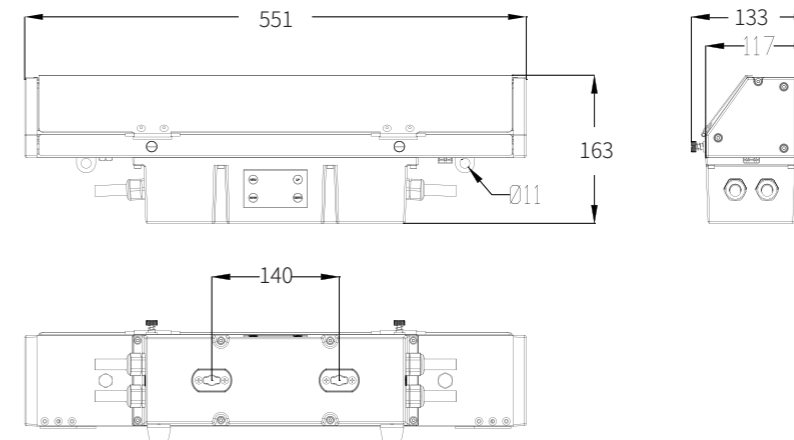

PRODUCT PARAMETERS

Optic System

Light source R*36PCS、G*36PCS、B*36PCS、W*36PCS
 Angle 72°
 TYP. CRI 95

Control

Dimmer 16Bit
 Cooling Direct convection
 Protocol RDM/DMX

Certification

CE Certification

Appearance

Size 551x163x133mm
 Weight 7.5kg
 Casing Die-cast Aluminum
 Color Black

Display On board Control, Custom Mode,0-25Hz Strobe
 Personality HSIC(7CH),SSP(7CH),TOUR(12CH),TR16(17CH),BLOCK1(9CH),
 BLOCK2(15CH),CMY (10CH)

Working Environment

Ambient Temp -20°C-45°C
 IP Rated IP66

Electrical

Voltage AC100-240V
 Power 70W
 Power Connection Power in/out
 DMX XLR DMX in/out

ILLUMINANCE AT DISTANCE

DIMENSIONS

ACCESSORIES (Accessories not included unless otherwise stated)