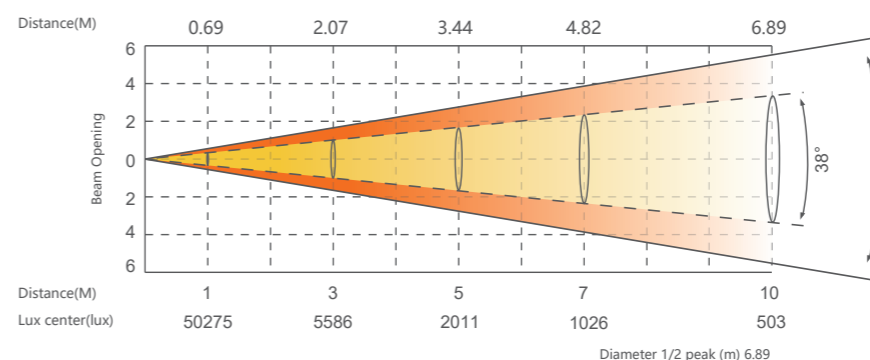

ILLUMINANCE AT DISTANNXE