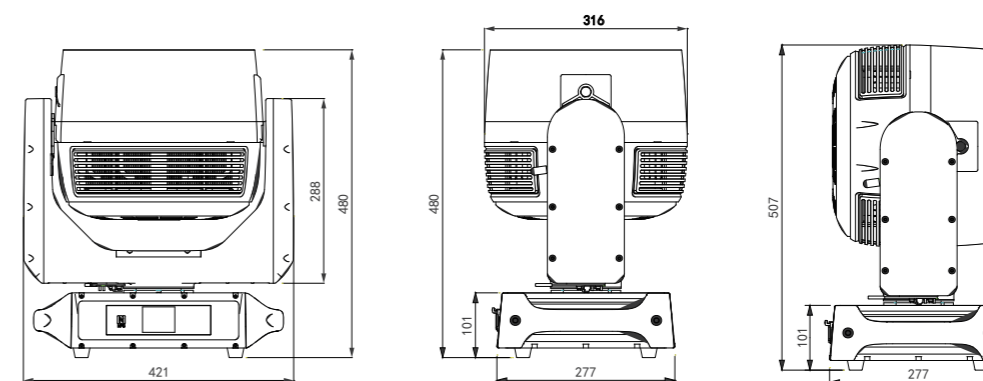

ILLUMINANCE AT DISTANNXE

ILLUMINANCE AT DISTANNXE