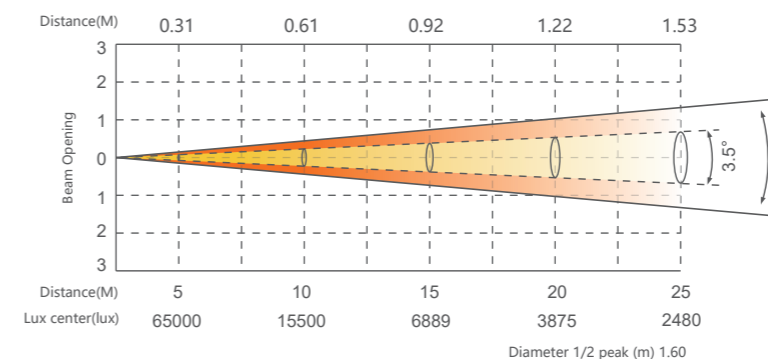

ILLUMINANCE AT DISTANNXE