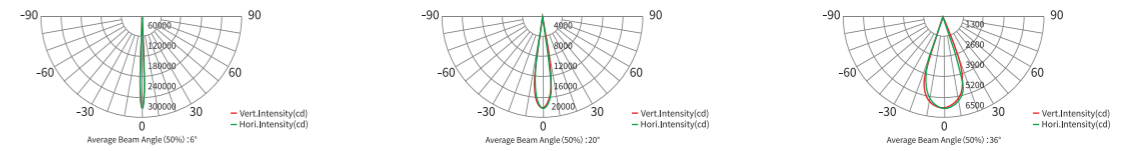

PIXI PRO AM1441XLET-1809

OPTIONAL ACCESSORIES

40° Holographic filter (2220000309)

60°10° Holographic filter (2220000344)