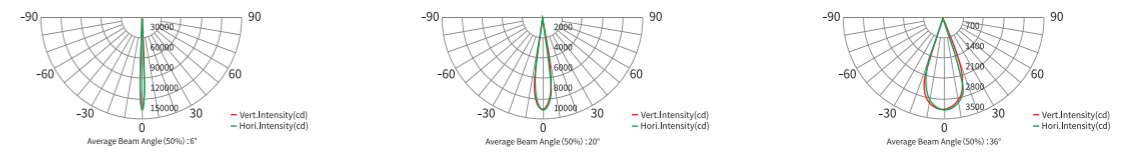

PHOTOMETRIC DATA

PIXI PRO AM1441XLET-1206