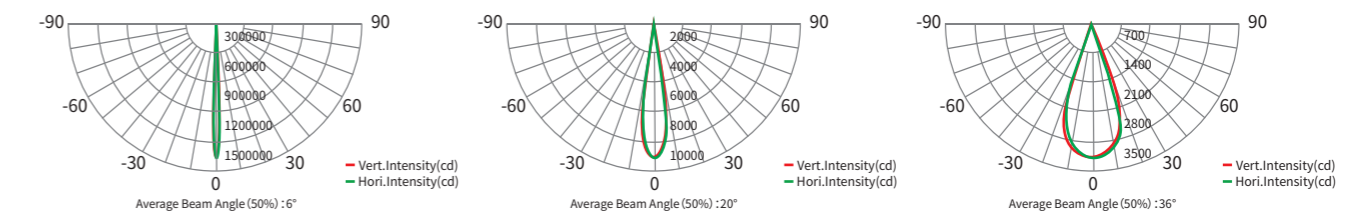

PHOTOMETRIC DATA

AM1391 XLET

OPTIONAL ACCESSORIES

- Glare shield (black) (2440010329)
- Glare shield (grey) (2440010328)
- Glare shield (white) (2440010327)