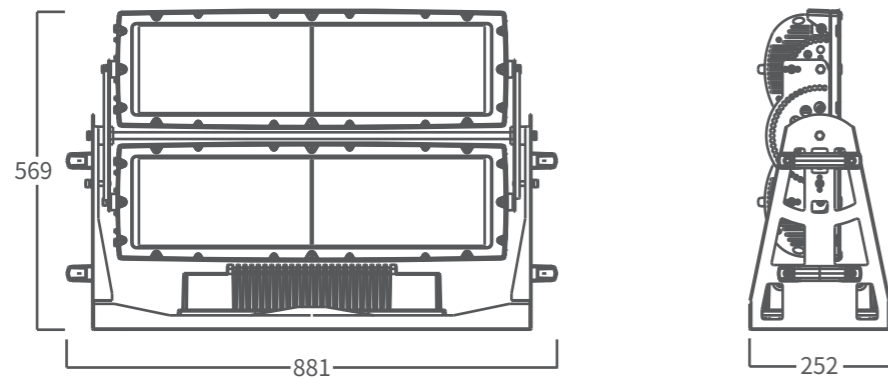

FLOODLIGHT

TARPON 72Q PLUS AM1391XLET/XAET/XCET

TARPON 72Q PLUS is the newly developed high-power floodlights after the classic product TARPON i180. With excellent color mixing effect, high color saturation, high light efficiency, high illumination, high performance and stability, it is realizable to achieve the perfect color interpretation and ultra-long light casting distance. Optional wireless DMX512 control, it provides diverse lighting solutions for a variety of large outdoor lighting projects, an ideal lighting fixture for towers, bridges, large venues, integrated commercial building and other large occasions.

DIMENSIONS

TECHNICAL DATA

PRODUCT	Max.Power	Lumen	Peak Intensity	LED Qty	Optics	Controllable sections
TARPON 72Q PLUS						
AM1391XLET(XAET/XCET)	900W	23940lm	1060200 cd (6°)	72pcs 4 in 1 RGBL(RGBA/RGBW)	6°, 10°, 15°, 20°, 30°, 36°	8

SPECIFICATIONS

PHOTOMETRIC DATA

AM1391 XLET

OPTIONAL ACCESSORIES

- Glare shield (black) (2440010329)
- Glare shield (grey) (2440010328)
- Glare shield (white) (2440010327)