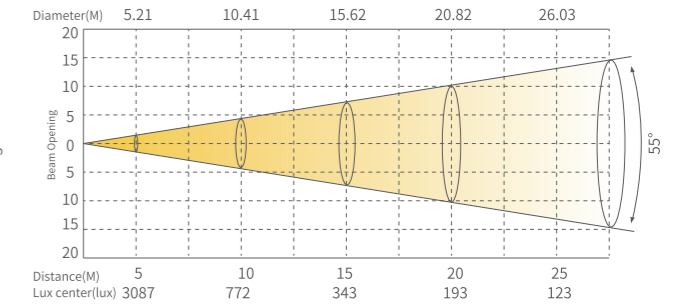

ILLUMINANCE AT DISTANCE

SS9193SC