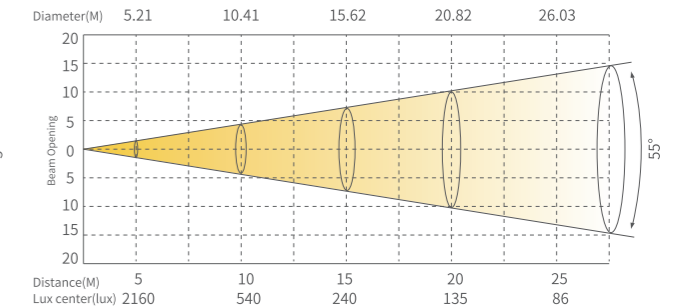

ILLUMINANCE AT DISTANCE

SS9193SC