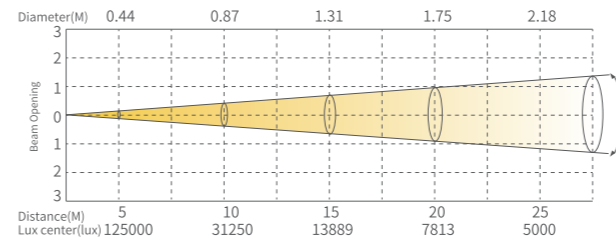

ILLUMINANCE AT DISTANCE

SS9193SC