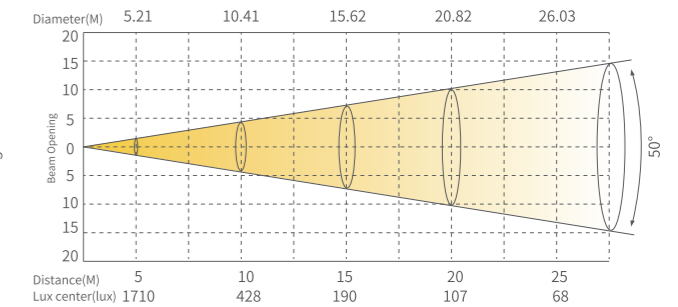

SS9193SC Pro