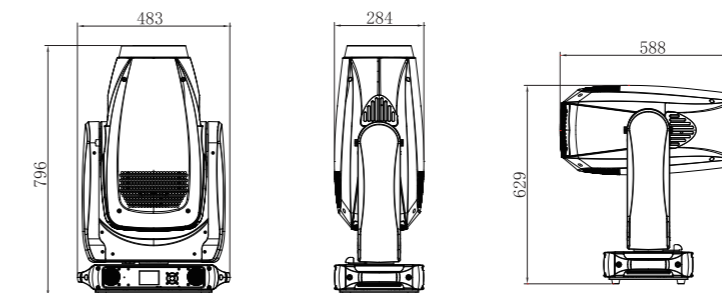

PRODUCT PARAMETERS

Optical system

Light source	1400W module
Angle	SS9193SC/SC HC: 5-55° SC Pro: 5-50°
CRI	SS9193SC: Ra>70 SC HC: Ra: 95, R9: 90 SC Pro: Ra≥95, R9≥95
Total lumen output	SS9193SC: 34000lm SC HC: 23000lm SC Pro: 22000lm

Certification

CE, MET

Appearance

Size	483x284x796mm
Weight	45.5kg
Casing	Flame-retardant plastic (V0)
Color	Black

Electrical Specs

Voltage	100-240VAC,50/60Hz
Max. Power	1600W
Power Connection	power in
Signal socket	3pin + 5pin in / out, RJ45 in / out

Colors

CMY+CTO

Animation Wheel

DIMENSIONS

ACCESSORIES (Accessories not included unless otherwise stated)

Flight Case
(1320400242)
Wireless receiver Kit
(2440010465)