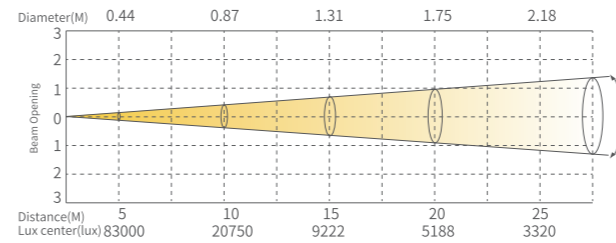

ILLUMINANCE AT DISTANCE

SS9193SC