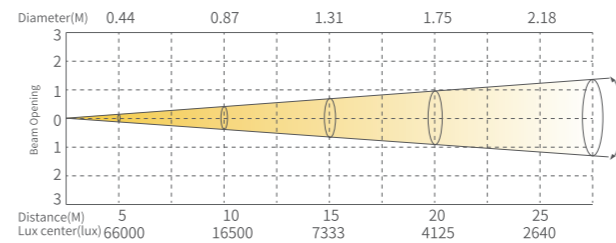

SS9193SC Pro