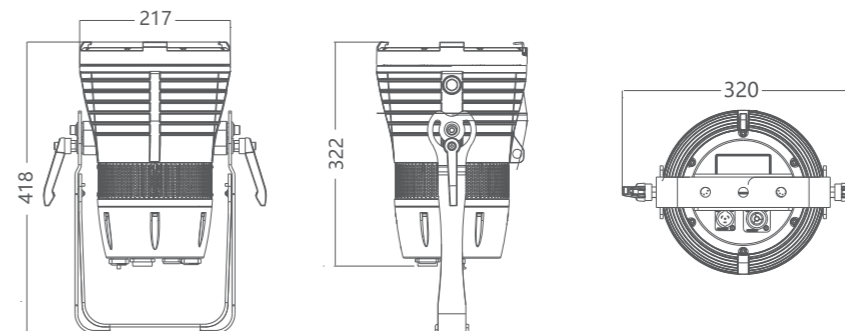

PRODUCT PARAMETERS

Optical system

Light source	150W LED
CCT	TW-3200K(2700K-4200K range) TC-5600K(4000K-6000K range)
CRI	Ra≥93
Angle	16° (25° optional)

Appearance

Size	320x217x418mm
Casing	6.5kg
Weight	Die-cast aluminum
Color	Black

Certification

CE, MET

Work Environment

Ambient Temp	-20°C-45°C
IP Rated	IP65

ILLUMINANCE AT DISTANCE

SS820TWM

SS820TCM

DIMENSIONS