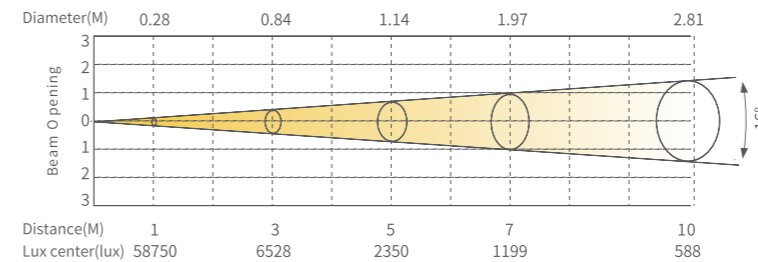

PRODUCT PARAMETERS

Optical system

Light source	150W LED
CCT	TW-3200K(2700K-4200K range) TC-5600K(4000K-6000K range)
CRI	Ra≥93
Angle	16° (25° optional)

Appearance

Size	320x217x418mm
Casing	6.5kg
Weight	Die-cast aluminum
Color	Black

Certification

CE, MET

Work Environment

Ambient Temp	-20°C-45°C
IP Rated	IP65

ILLUMINANCE AT DISTANCE

SS820TWM

SS820TCM

DIMENSIONS