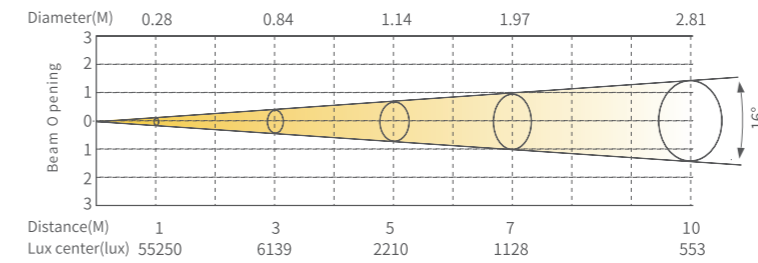

PRODUCT PARAMETERS

Optical system

Light source	150W LED
CCT	TW-3200K(2700K-4200K range) TC-5600K(4000K-6000K range)
CRI	Ra≥93
Angle	16° (25° optional)

Appearance

Size	320x217x418mm
Casing	6.5kg
Weight	Die-cast aluminum
Color	Black

Certification

CE, MET

Work Environment

Ambient Temp	-20°C-45°C
IP Rated	IP65

ILLUMINANCE AT DISTANCE

SS820TWM

SS820TCM

DIMENSIONS