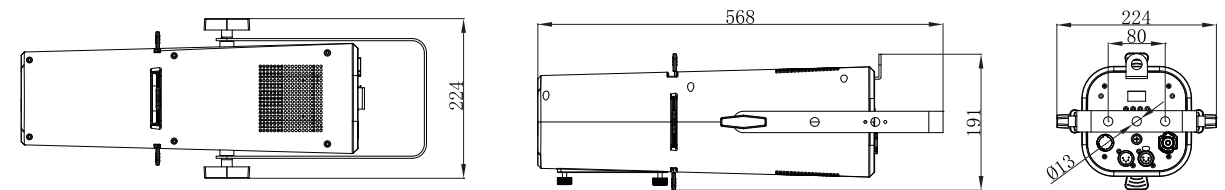

PRODUCT PARAMETERS

Optical system

Light source	150W RGBAL
CCT	1800K-10000K
CRI Ra	93
Angle	Manual Zoom 25-50°

Appearance

Size	568x224x191mm
Weight	6.1kg
Casing	Flame-retardant plastic (V0)
Color	Black

Electrical Specs

Certification

CE, MET

Work Environment

Ambient Temp	0-45°C
IP Rated	IP20

ILLUMINANCE AT DISTANCE

DIMENSIONS

ACCESSORIES (Accessories not included unless otherwise stated)