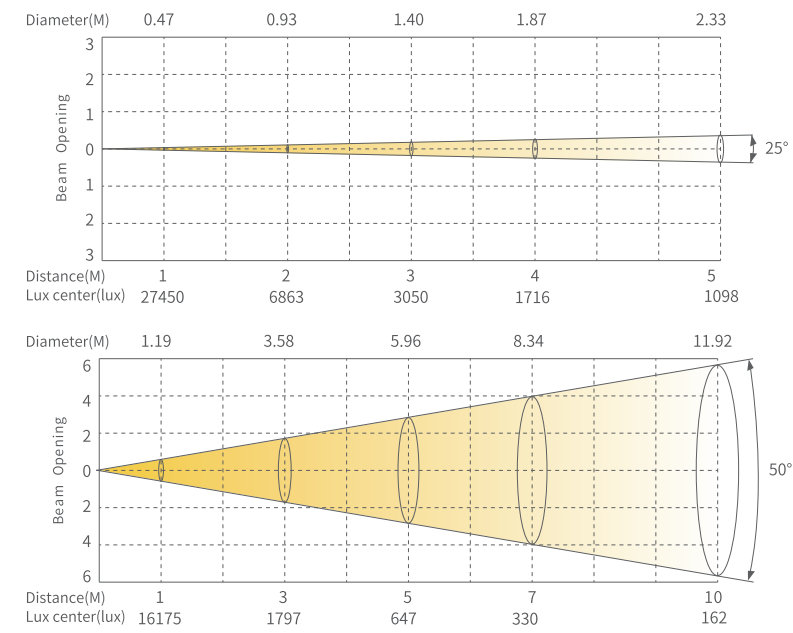

ILLUMINANCE AT DISTANCE