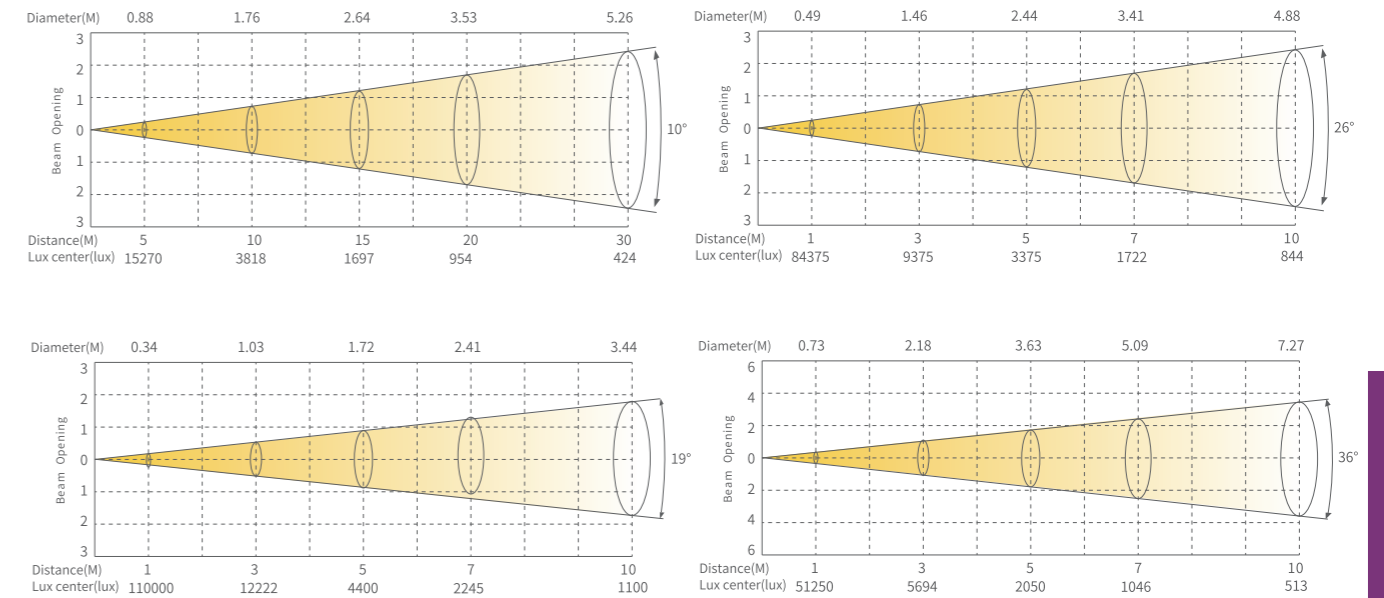

ILLUMINANCE AT DISTANCE