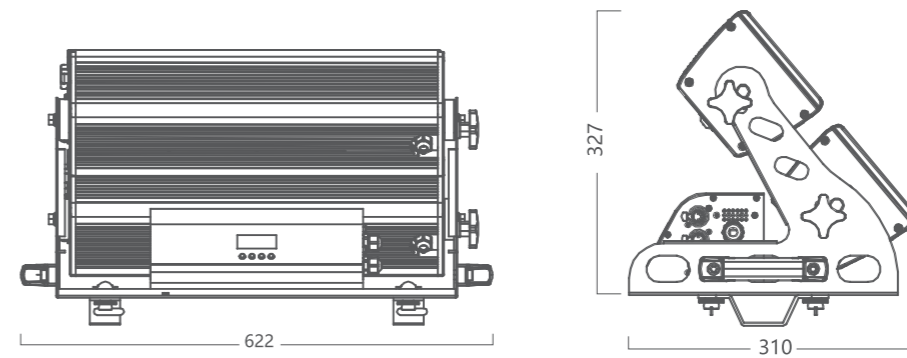

#### Appearance

Size 622x310x327mm  
 Weight 15kg  
 Casing Extruded aluminum  
 Color Black

### DIMENSIONS