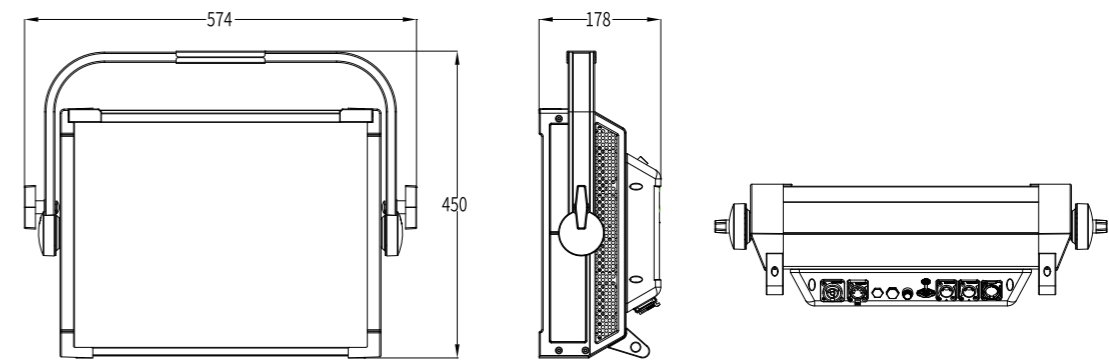

PRODUCT PARAMETERS

Optical system

Light source	R*260pcs,G*130pcs,B*130pcs, A*130pcs,L*130pcs,C*130pcs		
Beam angle	62°		
Field angle	100°		
CCT	1800-10000K		
CRI Ra	96	TLCI	91
CRI R9	97	CQS	94

Appearance

Size	450x178x574 mm
Weight	12.8kg
Casing	Extruded aluminum
Color	Black

Electrical Specs

Voltage	AC100-240V
Battery Input	DC24-36V
Max. Power	300W
Power Connection	Power in and out
DMX XLR	3pin or 5pin in and out
Battery Connection	4pin XLR

Ambient Temp	-20—45°C
IP Rated	IP65

ILLUMINANCE AT DISTANNXE

DIMENSIONS

ACCESSORIES (Accessories not included unless otherwise stated)

STAGER

FULL SPECTRUM