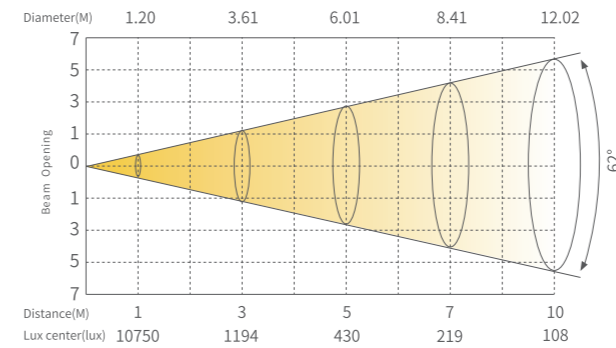

ILLUMINANCE AT DISTANNXE

DIMENSIONS