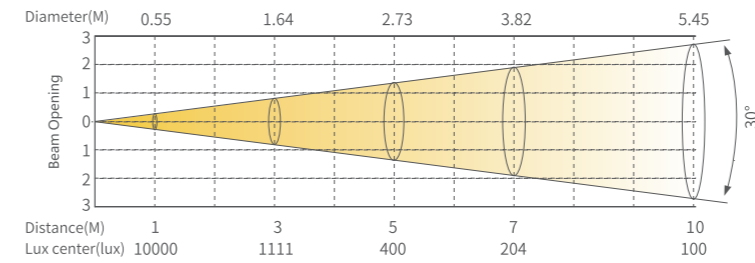

ILLUMINANCE AT DISTANCE