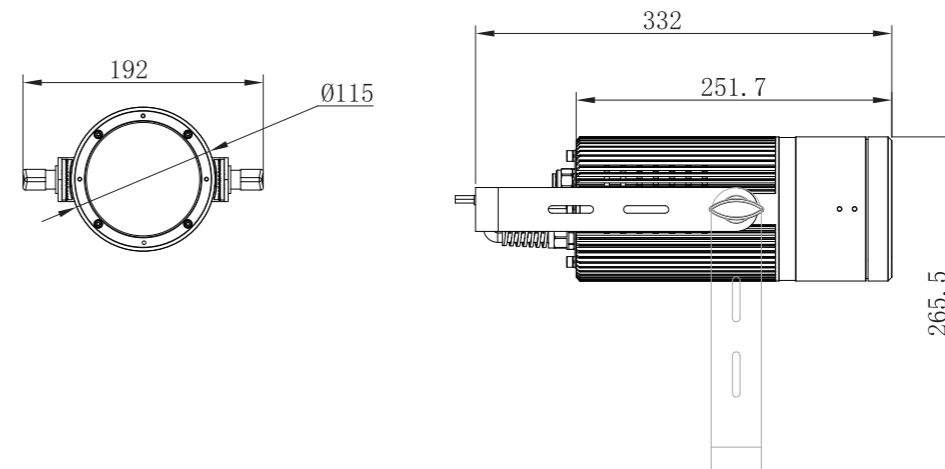

#### Appearance

Size 332x192x115mm  
 Weight 3.4kg  
 Casing Die-cast aluminum  
 Color Black

### DIMENSIONS