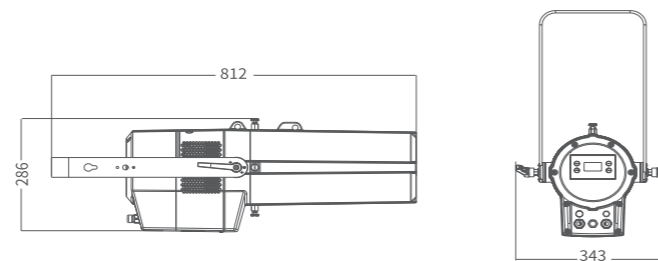

PRODUCT INTRODUCTION

Eidolon Profile 350C PRO is an innovative water-proof lighting fixture with precise framing system, rich in multi-in-one color light type, uniform light mixing. The color is changeable. Color temperature is 2700k-8000k precise adjustable. It is equipped with high quality optical system, uniform spot and sharp imaging. With manual zoom, the focusing system is 20 ° to 40 ° and the angle positioning is accurate. The flexible and integrated framing system, cuts the light to frame some shapes to achieve the precise carving of the illuminated object. The framing belt is jammed, which can keep the framing shape unchanged for a long time. The dramatic dimming effect meets the strict demand of professional lighting. It contains rotating pattern disk, which can project abundant LOGO (The LOGO can be customized). Waterproof rate is IP65. This product is designed for corrugated building, plaque, sculpture, live performance, cultural and tourism market, theme park and other places

EP4

DIMENSIONAL DRAWING

Eidolon Profile 350C PRO AG1261XHT

TECHNICAL PARAMETER

Max. Power	350W
Light source	400W (RGBALC module)
Angle	20°-40°(electronic zoom)
Display	On board Control,0-25Hz Strobe
Channel	HISC(7CHS), SIMPLE(9CHS),COLOR MODE 8BIT(11CHS) COLOR MODE 16BIT(18CHS)
Rotating Gobo	1 Bi-directional rotation (optional)
Shutter	4 shutter blades with position and angle adjustment ; Can frame different shape and graphic effect.
Focus	With manual focus and manual zoom function
Dimensions (L*W*H)	812x343x286mm