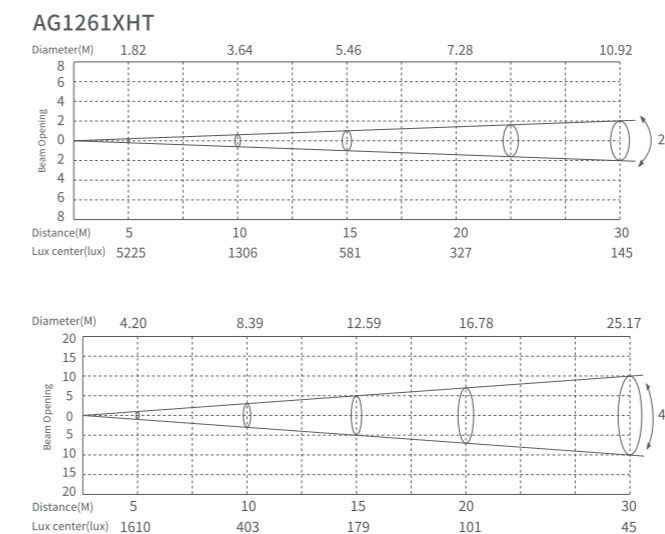

PRODUCT INTRODUCTION

Eidolon Profile 350C PRO is an innovative water-proof lighting fixture with precise framing system, rich in multi-in-one color light type, uniform light mixing. The color is changeable. Color temperature is 2700k-8000k precise adjustable. It is equipped with high quality optical system, uniform spot and sharp imaging. With manual zoom, the focusing system is 20 ° to 40 ° and the angle positioning is accurate. The flexible and integrated framing system, cuts the light to frame some shapes to achieve the precise carving of the illuminated object. The framing belt is jammed, which can keep the framing shape unchanged for a long time. The dramatic dimming effect meets the strict demand of professional lighting. It contains rotating pattern disk, which can project abundant LOGO (The LOGO can be customized). Waterproof rate is IP65. This product is designed for corrugated building, plaque, sculpture, live performance, cultural and tourism market, theme park and other places

EP4

DIMENSIONAL DRAWING

Eidolon Profile 350C PRO AG1261XHT

TECHNICAL PARAMETER

Max. Power	350W
Light source	400W (RGBALC module)
Angle	20°-40°(electronic zoom)
Display	On board Control,0-25Hz Strobe
Channel	HISC(7CHS), SIMPLE(9CHS),COLOR MODE 8BIT(11CHS) COLOR MODE 16BIT(18CHS)
Rotating Gobo	1 Bi-directional rotation (optional)
Shutter	4 shutter blades with position and angle adjustment ; Can frame different shape and graphic effect.
Focus	With manual focus and manual zoom function
Dimensions (L*W*H)	812x343x286mm

COLOR CONSISTENCY SYSTEM

Color Temperature Segment

48 Color Card

LIGHT SOURCE

SPECIFICATIONS

ILLUMINANCE AT DISTANCE

OPTIONAL ACCESSORIES

Color clip assembly (white)
(2440010322)